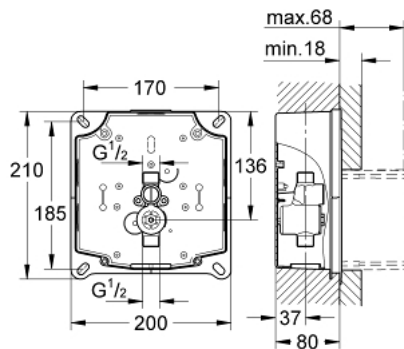

38 787 000 **GROHE RAPIDO UMB**

PRODUCT DESCRIPTION

- roughing-in set for urinal
- for manual actuation or Tectroninfra-red electronic 6 V
- water group with stop valve
- flow pressure min 0.5 bar
- operating pressure max 10 bar
- flush aid
- functional unit checked ex factory
- water supply connections ½" outer threat
- installation box with gasket
- fixing points for dry cladding and masonry-in

38 787 000 **GROHE RAPIDO UMB**

SPARE PARTS, September 2006 – now

1: Isolating valve (Spare part-nr. 43392000)

2: Inspection shaft (Spare part-nr. 66838000)