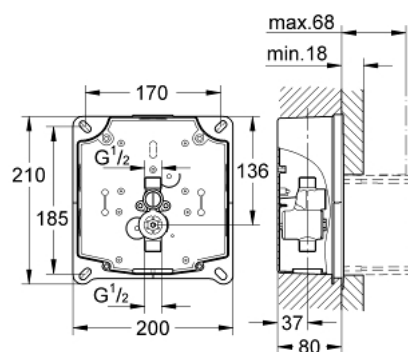

38 787 000 GROHE RAPIDO UMB

PRODUCT DESCRIPTION

- roughing-in set for urinal
- for manual actuation or Tectron infra-red electronic 6 V
- water group with stop valve
- flow pressure min 0.5 bar
- operating pressure max 10 bar
- flush aid
- functional unit checked ex factory
- water supply connections ½" outer thread
- installation box with gasket
- fixing points for dry cladding and masonry-in

38 787 000 GROHE RAPIDO UMB

SPARE PARTS, 9月 2006 – now

1: Supply stop (Spare part-nr. 43392000)

2: Inspection shaft (Spare part-nr. 66838000)