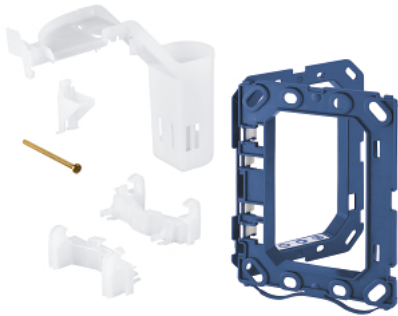

38 796 000 GROHE FRESH RETRO-FIT SET

PRODUCT DESCRIPTION

- Colour: chrome
- for GROHE flushing cistern GD 2 with pneumatic discharge valve and regular inspection shaft
- not suitable for Skate Cosmopolitan with wood or glass surface
- fixing frame with opening function
- with box for support of aromatic tabs
- for chlorine-free tabs only
- for all GROHE flush plates 156 x 197 mm

38 796 000 GROHE FRESH RETRO-FIT SET

SPARE PARTS, June 2008 – now

1: Frame (Spare part-nr. 42358000)

1.1: Screw dia. 4x52 mm (Spare part-nr. 6636200M)