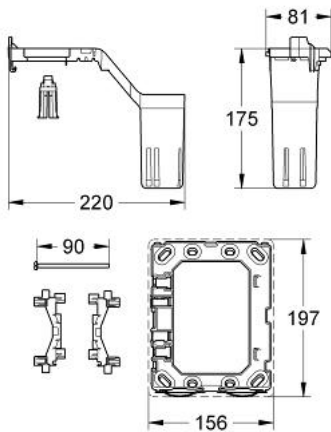

38 796 000 GROHE FRESH RETRO-FIT SET

PRODUCT DESCRIPTION

- Colour: chrome
- for GROHE flushing cistern GD 2 with pneumatic discharge valve and regular inspection shaft
- not suitable for Skate Cosmopolitan with wood or glass surface
- fixing frame with opening function
- with box for support of aromatic tabs
- for chlorine-free tabs only
- for all GROHE flush plates 156 x 197 mm

38 796 000 GROHE FRESH RETRO-FIT SET

SPARE PARTS, June 2008 – now

1: Frame (Spare part-nr. 42358000)

1.1: Screw dia. 4x52 mm (Spare part-nr. 6636200M)