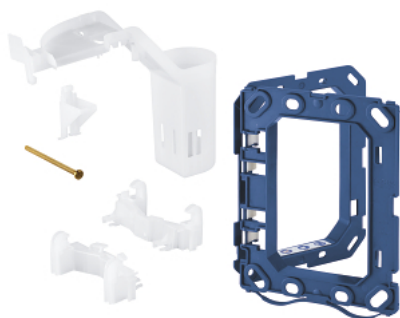

38 796 000 GROHE FRESH RETROFIT SET

PRODUCT DESCRIPTION

- Colour: chrome
- for GROHE flushing cistern GD 2 with pneumatic discharge valve and regular inspection shaft
- not suitable for Skate Cosmopolitan with wood or glass or metal surface
- fixing frame with opening function
- with box for support of aromatic tabs
- for chlorine-free tabs only
- for all GROHE flush plates 156 x 197 mm

38 796 000 GROHE FRESH RETROFIT SET

SPARE PARTS, 6月 2008 – now

1: Mounting frame (Spare part-nr. 42358000)

1.1: Screw (Spare part-nr. 6636200M)