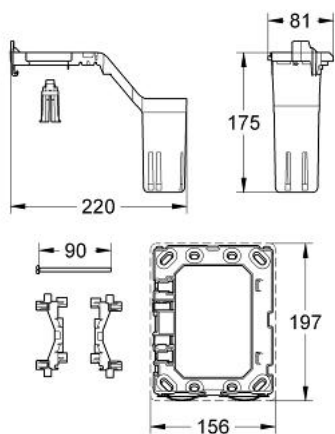

38 796 000 GROHE FRESH RETROFIT SET

PRODUCT DESCRIPTION

- Colour: chrome
- for GROHE flushing cistern GD 2 with pneumatic discharge valve and regular inspection shaft
- not suitable for Skate Cosmopolitan with wood or glass or metal surface
- fixing frame with opening function
- with box for support of aromatic tabs
- for chlorine-free tabs only
- for all GROHE flush plates 156 x 197 mm

38 796 000 GROHE FRESH RETROFIT SET

SPARE PARTS, 6月 2008 – now

1: Mounting frame (Spare part-nr. 42358000)

1.1: Screw (Spare part-nr. 6636200M)