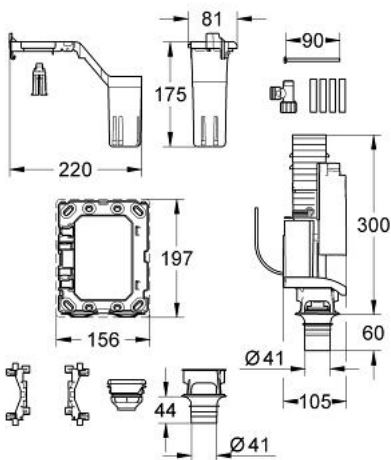

### PRODUCT DESCRIPTION

- with AV1
- for GROHE flushing cisterns with small inspection shaft
- not suitable for Skate Cosmopolitan with wood or glass surface
- fixing frame with opening function
- with box for support of aromatic tabs
- for chlorine-free tabs only
- pneumatic dual flush discharge valve with valve seat
- angle valve ½"
- for all GROHE flush plates 156 x 197 mm

### SPARE PARTS, September 2009 – now

- 1: Frame (Spare part-nr. 42358000)
- 1.1: Screw dia. 4x52 mm (Spare part-nr. 6636200M)
- 2: Service valve (Spare part-nr. 42730000)
- 3: AV1 complete with pipe extension (Spare part-nr. 42320000)
- 3.1: Extension for overflow pipe (Spare part-nr. 42313000)
- 3.2: pneumatic hose (Spare part-nr. 42319000)
- 3.3: Ball seal dia. 9x6.8 mm (Spare part-nr. 42310000)
- 4: Valve seat for GD2 (Spare part-nr. 42315000)
- 5: AV1 complete (Spare part-nr. 66558000)
- 5.1: pneumatic hose (Spare part-nr. 42319000)
- 5.2: Ball seal dia. 9x6.8 mm (Spare part-nr. 42310000)
- 5.3: Valve seat for GD2 (Spare part-nr. 42315000)