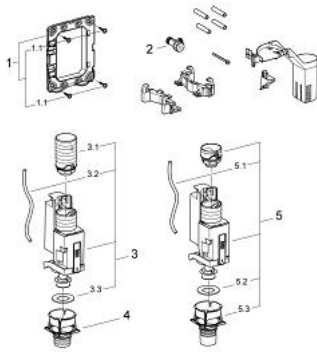

### PRODUCT DESCRIPTION

- with AV1
- for GROHE flushing cisterns with small inspection shaft
- not suitable for Skate Cosmopolitan with wood or glass surface
- fixing frame with opening function
- with box for support of aromatic tabs
- for chlorine-free tabs only
- pneumatic dual flush discharge valve with valve seat
- angle valve ½"
- for all GROHE flush plates 156 x 197 mm

### SPARE PARTS, September 2009 – now

- 1: Frame (Spare part-nr. 42358000)
- 1.1: Screw dia. 4x52 mm (Spare part-nr. 6636200M)
- 2: Service valve (Spare part-nr. 42730000)
- 3: AV1 complete with pipe extension (Spare part-nr. 42320000)
- 3.1: Extension for overflow pipe (Spare part-nr. 42313000)
- 3.2: pneumatic hose (Spare part-nr. 42319000)
- 3.3: Ball seal dia. 9x6.8 mm (Spare part-nr. 42310000)
- 4: Valve seat for GD2 (Spare part-nr. 42315000)
- 5: AV1 complete (Spare part-nr. 66558000)
- 5.1: pneumatic hose (Spare part-nr. 42319000)
- 5.2: Ball seal dia. 9x6.8 mm (Spare part-nr. 42310000)
- 5.3: Valve seat for GD2 (Spare part-nr. 42315000)