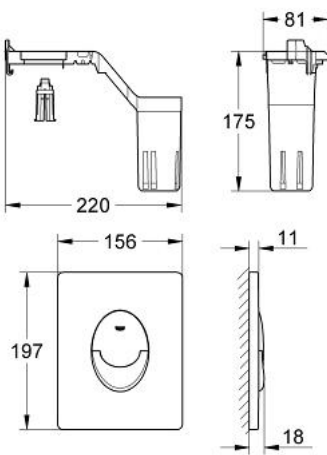

## 38 798 000 SKATE AIR SET FRESH FLUSH PLATE

### PRODUCT DESCRIPTION

- Colour: chrome
- for dual flush or start & stop actuation
- with GROHE Fresh
- fixing frame with opening function
- with box for support of aromatic tabs
- for chlorine-free tabs only
- for pneumatic discharge valve AV1
- 156 x 197 mm
- vertical installation
- material: ABS
- GROHE LongLife finish

### SPARE PARTS, May 2008 – now

1: Frame (Spare part-nr. 42358000)

1.1: Screw dia. 4x52 mm (Spare part-nr. 6636200M)

2: Flush plate (Spare part-nr. 42304000)

3: Fixing set (Spare part-nr. 4308500M)\*

\* Optional accessories