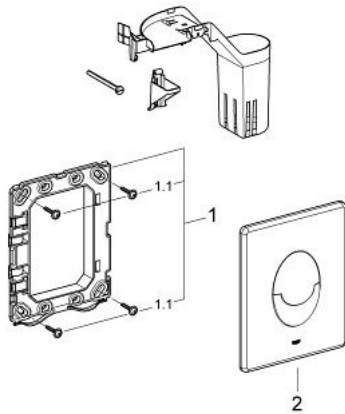

### PRODUCT DESCRIPTION

- Colour: chrome
- for dual flush or start & stop actuation
- with GROHE Fresh
- fixing frame with opening function
- with box for support of aromatic tabs
- for chlorine-free tabs only
- for pneumatic discharge valve AV1
- 156 x 197 mm
- vertical installation
- material: ABS
- GROHE LongLife finish

### SPARE PARTS, May 2008 – now

1: Frame (Spare part-nr. 42358000)

1.1: Screw dia. 4x52 mm (Spare part-nr. 6636200M)

2: Flush plate (Spare part-nr. 42304000)

3: Fixing set (Spare part-nr. 4308500M)\*

\* Optional accessories