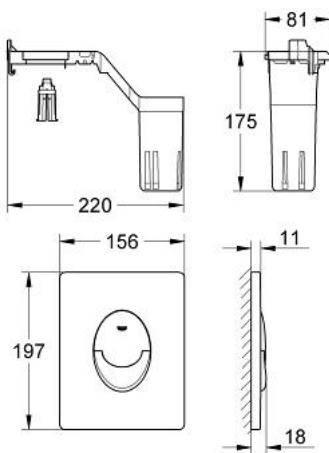

38 798 000 SKATE AIR SET FRESH FLUSH PLATE

PRODUCT DESCRIPTION

- Colour: chrome
- for dual flush or start & stop actuation
- with GROHE Fresh
- fixing frame with opening function
- with box for support of aromatic tabs
- for chlorine-free tabs only
- for pneumatic discharge valve AV1
- 156 x 197 mm
- vertical installation
- material: ABS
- GROHE LongLife finish

38 798 000 SKATE AIR SET FRESH FLUSH PLATE

SPARE PARTS, 5月 2008 – now

1: Mounting frame (Spare part-nr. 42358000)

1.1: Screw (Spare part-nr. 6636200M)

2: Flush plate (Spare part-nr. 42304000)

3: Fixing set (Spare part-nr. 4308500M)*