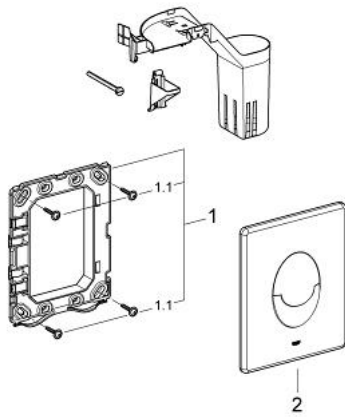

38 798 000 SKATE AIR SET FRESH FLUSH PLATE

PRODUCT DESCRIPTION

- Colour: chrome
- for dual flush or start & stop actuation
- with GROHE Fresh
- fixing frame with opening function
- with box for support of aromatic tabs
- for chlorine-free tabs only
- for pneumatic discharge valve AV1
- 156 x 197 mm
- vertical installation
- material: ABS
- GROHE LongLife finish

38 798 000 SKATE AIR SET FRESH FLUSH PLATE

SPARE PARTS, 5月 2008 – now

1: Mounting frame (Spare part-nr. 42358000)

1.1: Screw (Spare part-nr. 6636200M)

2: Flush plate (Spare part-nr. 42304000)

3: Fixing set (Spare part-nr. 4308500M)*