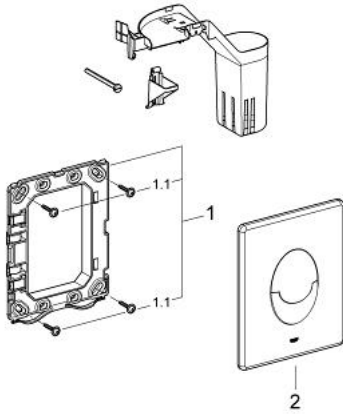

38 798 SH0 SKATE AIR SET FRESH FLUSH PLATE

PRODUCT DESCRIPTION

- Colour: alpine white
- for dual flush or start & stop actuation
- with GROHE Fresh
- fixing frame with opening function
- with box for support of aromatic tabs
- for chlorine-free tabs only
- for pneumatic discharge valve AV1
- 156 x 197 mm
- vertical installation
- material: ABS

38 798 SH0 SKATE AIR SET FRESH FLUSH PLATE

SPARE PARTS, May 2008 – now

1: Frame (Spare part-nr. 42358000)

1.1: Screw dia. 4x52 mm (Spare part-nr. 6636200M)

2: Flush plate (Spare part-nr. 42304SH0)

3: Fixing set (Spare part-nr. 4308500M)*