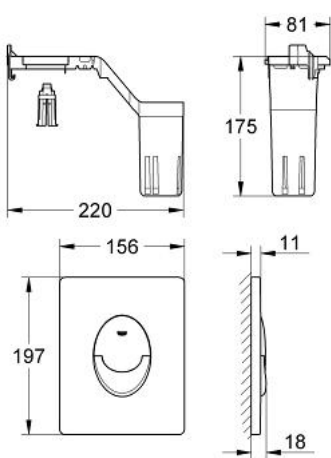

38 798 SH0 SKATE AIR SET FRESH FLUSH PLATE

PRODUCT DESCRIPTION

- Colour: alpine white
- for dual flush or start & stop actuation
- with GROHE Fresh
- fixing frame with opening function
- with box for support of aromatic tabs
- for chlorine-free tabs only
- for pneumatic discharge valve AV1
- 156 x 197 mm
- vertical installation
- material: ABS

38 798 SH0 SKATE AIR SET FRESH FLUSH PLATE

SPARE PARTS, May 2008 – now

1: Frame (Spare part-nr. 42358000)

1.1: Screw dia. 4x52 mm (Spare part-nr. 6636200M)

2: Flush plate (Spare part-nr. 42304SH0)

3: Fixing set (Spare part-nr. 4308500M)*