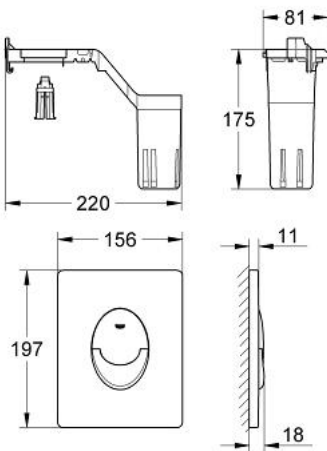

## 38 798 SH0 SKATE AIR SET FRESH FLUSH PLATE

### PRODUCT DESCRIPTION

- Colour: alpine white
- for dual flush or start & stop actuation
- with GROHE Fresh
- fixing frame with opening function
- with box for support of aromatic tabs
- for chlorine-free tabs only
- for pneumatic discharge valve AV1
- 156 x 197 mm
- vertical installation
- material: ABS

### SPARE PARTS, 5月 2008 – now

1: Mounting frame (Spare part-nr. 42358000)

1.1: Screw (Spare part-nr. 6636200M)

2: Flush plate (Spare part-nr. 42304SH0)

3: Fixing set (Spare part-nr. 4308500M)\*

\* Optional accessories