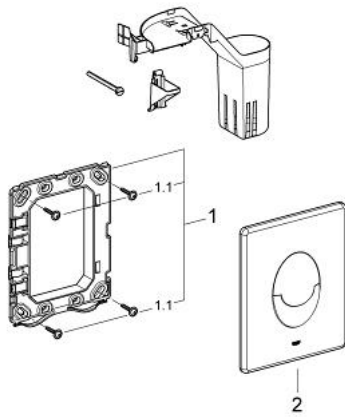

## 38 798 SH0 SKATE AIR SET FRESH FLUSH PLATE

### PRODUCT DESCRIPTION

- Colour: alpine white
- for dual flush or start & stop actuation
- with GROHE Fresh
- fixing frame with opening function
- with box for support of aromatic tabs
- for chlorine-free tabs only
- for pneumatic discharge valve AV1
- 156 x 197 mm
- vertical installation
- material: ABS

### SPARE PARTS, 5月 2008 – now

1: Mounting frame (Spare part-nr. 42358000)

1.1: Screw (Spare part-nr. 6636200M)

2: Flush plate (Spare part-nr. 42304SH0)

3: Fixing set (Spare part-nr. 4308500M)\*

\* Optional accessories