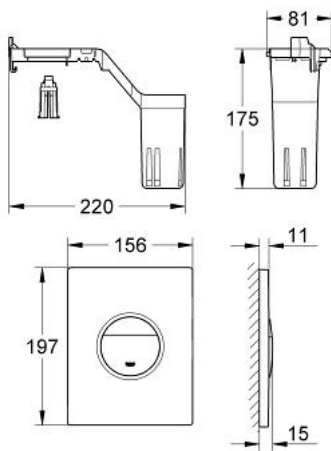

38 799 000 NOVA COSMOPOLITAN SET FRESH FLUSH PLATE

PRODUCT DESCRIPTION

- Colour: chrome
- for dual flush or start & stop actuation
- with GROHE Fresh
- fixing frame with opening function
- with box for support of aromatic tabs
- for chlorine-free tabs only
- for pneumatic discharge valve AV1
- vertical and horizontal installation
- 156 x 197 mm
- material: ABS
- GROHE LongLife finish

38 799 000 NOVA COSMOPOLITAN SET FRESH FLUSH PLATE

SPARE PARTS, May 2010 – now

1: Frame (Spare part-nr. 42358000)

1.1: Screw dia. 4x52 mm (Spare part-nr. 6636200M)

2: top plate w. push button (Spare part-nr. 42375000)