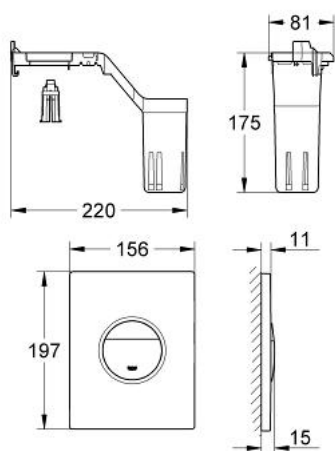

### PRODUCT DESCRIPTION

- Colour: chrome
- for dual flush or start & stop actuation
- with GROHE Fresh
- fixing frame with opening function
- with box for support of aromatic tabs
- for chlorine-free tabs only
- for pneumatic discharge valve AV1
- vertical and horizontal installation
- 156 x 197 mm
- material: ABS
- GROHE LongLife finish

## 38 799 000 NOVA COSMOPOLITAN SET FRESH FLUSH PLATE

**SPARE PARTS**, 5月 2010 – now

1: Mounting frame (Spare part-nr. 42358000)

1.1: Screw (Spare part-nr. 6636200M)

2: Top plate with push button (Spare part-nr. 42375000)