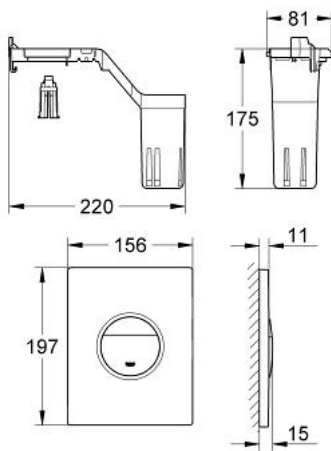

38 799 SH0 NOVA COSMOPOLITAN SET FRESH FLUSH PLATE

PRODUCT DESCRIPTION

- Colour: alpine white
- for dual flush or start & stop actuation
- with GROHE Fresh
- fixing frame with opening function
- with box for support of aromatic tabs
- for chlorine-free tabs only
- for pneumatic discharge valve AV1
- vertical and horizontal installation
- 156 x 197 mm
- material: ABS

38 799 SH0 NOVA COSMOPOLITAN SET FRESH FLUSH PLATE

SPARE PARTS, May 2010 – now

1: Frame (Spare part-nr. 42358000)

1.1: Screw dia. 4x52 mm (Spare part-nr. 6636200M)

2: top plate w. push button (Spare part-nr. 42375SH0)