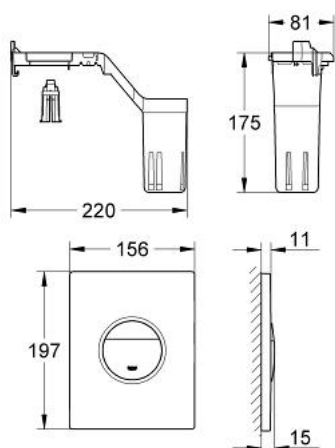

38 799 SH0 NOVA COSMOPOLITAN SET FRESH FLUSH PLATE

PRODUCT DESCRIPTION

- Colour: alpine white
- for dual flush or start & stop actuation
- with GROHE Fresh
- fixing frame with opening function
- with box for support of aromatic tabs
- for chlorine-free tabs only
- for pneumatic discharge valve AV1
- vertical and horizontal installation
- 156 x 197 mm
- material: ABS

38 799 SH0 NOVA COSMOPOLITAN SET FRESH FLUSH PLATE

SPARE PARTS, 5月 2010 – now

1: Mounting frame (Spare part-nr. 42358000)

1.1: Screw (Spare part-nr. 6636200M)

2: Top plate with push button (Spare part-nr. 42375SH0)