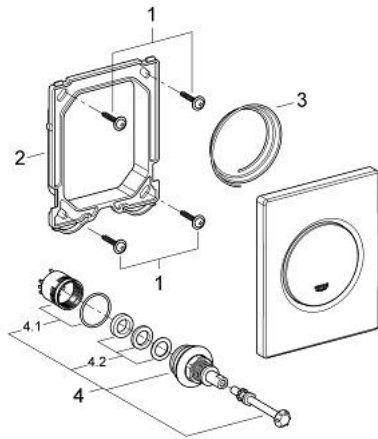

38 804 P00 NOVA COSMOPOLITAN WALL PLATE

PRODUCT DESCRIPTION

- Colour: matt chrome
- manual activation for urinal
- set for final installation
- 116 x 144 mm
- mechanical functional cartridge
- flow pressure min 0.5 bar
- operating pressure max 6 bar
- 1.0 - 6.0 adjustable
- low noise (group II according to German noise specification)
- GROHE LongLife finish

38 804 P00 NOVA COSMOPOLITAN WALL PLATE

SPARE PARTS, August 2012 – now

- 1: Screw dia. 4x52 mm (Spare part-nr. 6636200M)
- 2: Frame (Spare part-nr. 66845000)
- 3: Spring, 5 pcs. (Spare part-nr. 4309700M)
- 4: Cartridge (Spare part-nr. 42354000)
- 4.1: Repl. kit f. seal (Spare part-nr. 4271500M)
- 4.2: Rings (Spare part-nr. 4282000M)