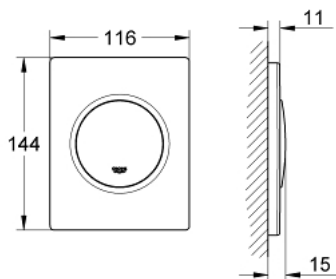

38 804 P00 NOVA COSMOPOLITAN WALL PLATE

PRODUCT DESCRIPTION

- Colour: matt chrome
- manual activation for urinal
- set for final installation
- 116 x 144 mm
- mechanical functional cartridge
- flow pressure min 0.5 bar
- operating pressure max 6 bar
- 1.0 - 6.0 adjustable
- low noise (group II according to German noise specification)
- GROHE LongLife finish

38 804 P00 NOVA COSMOPOLITAN WALL PLATE

SPARE PARTS, August 2012 – now

- 1: Screw dia. 4x52 mm (Spare part-nr. 6636200M)
- 2: Frame (Spare part-nr. 66845000)
- 3: Spring, 5 pcs. (Spare part-nr. 4309700M)
- 4: Cartridge (Spare part-nr. 42354000)
- 4.1: Repl. kit f. seal (Spare part-nr. 4271500M)
- 4.2: Rings (Spare part-nr. 4282000M)