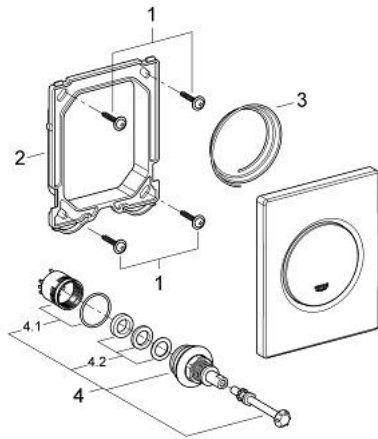

38 804 P00 NOVA COSMOPOLITAN ACTUATION PLATE

PRODUCT DESCRIPTION

- Colour: matt chrome
- manual activation for urinal
- set for final installation
- 116 x 144 mm
- mechanical functional cartridge
- flow pressure min 0.5 bar
- operating pressure max 6 bar
- 1.0 - 6.0 l adjustable
- low noise (group II according to German noise specification)
- GROHE LongLife finish

38 804 P00 NOVA COSMOPOLITAN ACTUATION PLATE

SPARE PARTS, 8月 2012 – now

- 1: Screw (Spare part-nr. 6636200M)
- 2: Mounting frame (Spare part-nr. 66845000)
- 3: Spring, 5 pcs. (Spare part-nr. 4309700M)
- 4: Cartridge (Spare part-nr. 42354000)
- 4.1: Seal kit (Spare part-nr. 4271500M)
- 4.2: Rings (Spare part-nr. 4282000M)