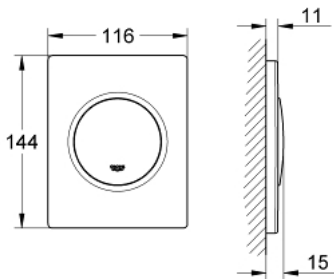

38 804 P00 NOVA COSMOPOLITAN ACTUATION PLATE

PRODUCT DESCRIPTION

- Colour: matt chrome
- manual activation for urinal
- set for final installation
- 116 x 144 mm
- mechanical functional cartridge
- flow pressure min 0.5 bar
- operating pressure max 6 bar
- 1.0 - 6.0 l adjustable
- low noise (group II according to German noise specification)
- GROHE LongLife finish

38 804 P00 NOVA COSMOPOLITAN ACTUATION PLATE

SPARE PARTS, 8月 2012 – now

- 1: Screw (Spare part-nr. 6636200M)
- 2: Mounting frame (Spare part-nr. 66845000)
- 3: Spring, 5 pcs. (Spare part-nr. 4309700M)
- 4: Cartridge (Spare part-nr. 42354000)
- 4.1: Seal kit (Spare part-nr. 4271500M)
- 4.2: Rings (Spare part-nr. 4282000M)