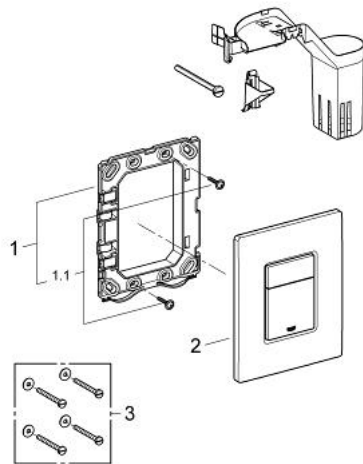

38 805 000 SKATE COSMOPOLITAN SET FRESH FLUSH PLATE

PRODUCT DESCRIPTION

- Colour: chrome
- for dual flush or start & stop actuation
- with GROHE Fresh
- fixing frame with opening function
- with box for support of aromatic tabs
- for chlorine-free tabs only
- for pneumatic discharge valve AV1
- vertical and horizontal installation
- 156 x 197 mm
- material: ABS
- GROHE LongLife finish
- GROHE EcoJoy - less water, perfect flow
- for combination with Rapid SL and Uniset with GD 2 cistern
- for use with Rapid SLX please order shaft 66 791 000 (sold separately)

38 805 000 SKATE COSMOPOLITAN SET FRESH FLUSH PLATE

SPARE PARTS, September 2008 – now

- 1: Frame (Spare part-nr. 42358000)
- 1.1: Screw dia. 4x52 mm (Spare part-nr. 6636200M)
- 2: top plate w. push button (Spare part-nr. 42371000)
- 3: Fixing set (Spare part-nr. 4308500M)*