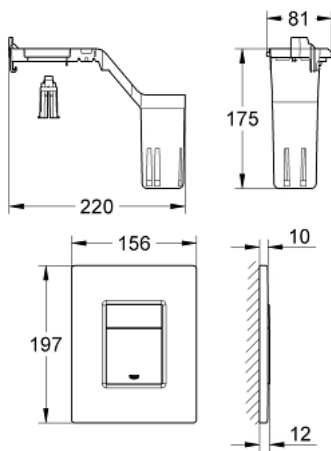

38 805 000 SKATE COSMOPOLITAN SET FRESH FLUSH PLATE

PRODUCT DESCRIPTION

- Colour: chrome
- for dual flush or start & stop actuation
- with GROHE Fresh
- fixing frame with opening function
- with box for support of aromatic tabs
- for chlorine-free tabs only
- for pneumatic discharge valve AV1
- vertical and horizontal installation
- 156 x 197 mm
- material: ABS
- GROHE LongLife finish
- GROHE EcoJoy - less water, perfect flow
- for combination with Rapid SL and Uniset with GD 2 cistern
- for use with Rapid SLX please order shaft 66 791 000 (sold separately)

38 805 000 SKATE COSMOPOLITAN SET FRESH FLUSH PLATE

SPARE PARTS, September 2008 – now

- 1: Frame (Spare part-nr. 42358000)
- 1.1: Screw dia. 4x52 mm (Spare part-nr. 6636200M)
- 2: top plate w. push button (Spare part-nr. 42371000)
- 3: Fixing set (Spare part-nr. 4308500M)*