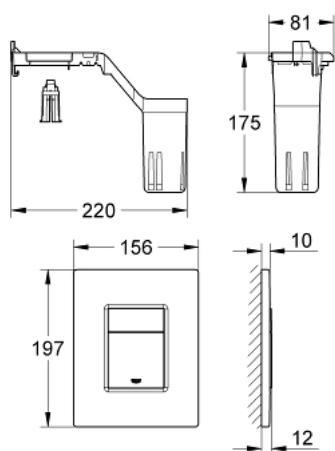

38 805 000 SKATE COSMOPOLITAN SET FRESH FLUSH PLATE

PRODUCT DESCRIPTION

- Colour: chrome
- for dual flush or start & stop actuation
- with GROHE Fresh
- fixing frame with opening function
- with box for support of aromatic tabs
- for chlorine-free tabs only
- for pneumatic discharge valve AV1
- vertical and horizontal installation
- 156 x 197 mm
- material: ABS
- GROHE LongLife finish
- for combination with Rapid SL and Uniset with GD 2 cistern
- for use with Rapid SLX please order shaft 66 791 000 (sold separately)

38 805 000 SKATE COSMOPOLITAN SET FRESH FLUSH PLATE

SPARE PARTS, 9月 2008 – now

1: Mounting frame (Spare part-nr. 42358000)

1.1: Screw (Spare part-nr. 6636200M)

2: Top plate with push button (Spare part-nr. 42371000)