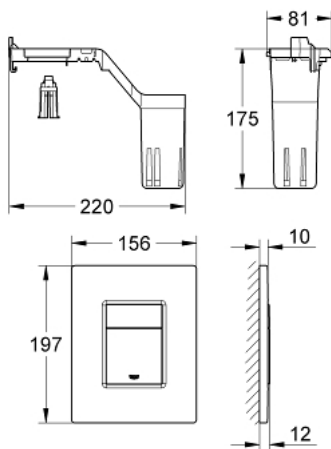

38 805 000 SKATE COSMOPOLITAN SET FRESH FLUSH PLATE

PRODUCT DESCRIPTION

- Colour: chrome
- for dual flush or start & stop actuation
- with GROHE Fresh
- fixing frame with opening function
- with box for support of aromatic tabs
- for chlorine-free tabs only
- for pneumatic discharge valve AV1
- vertical and horizontal installation
- 156 x 197 mm
- material: ABS
- GROHE LongLife finish
- GROHE EcoJoy - Less water, perfect flow
- for combination with Rapid SL and Uniset with GD 2 cistern
- for use with Rapid SLX please order shaft 66 791 000 (sold separately)

38 805 000 SKATE COSMOPOLITAN SET FRESH FLUSH PLATE

SPARE PARTS, 9月 2008 – now

1: Mounting frame (Spare part-nr. 42358000)

1.1: Screw (Spare part-nr. 6636200M)

2: Top plate with push button (Spare part-nr. 42371000)