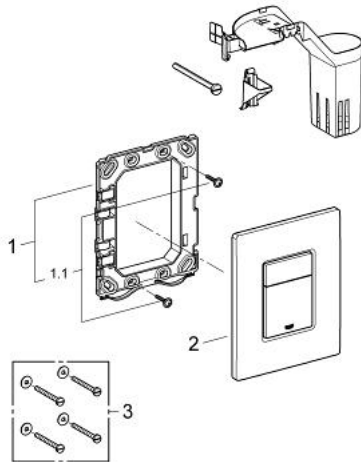

38 805 000 SKATE COSMOPOLITAN SET FRESH FLUSH PLATE

PRODUCT DESCRIPTION

- Colour: chrome
- for dual flush or start & stop actuation
- with GROHE Fresh
- fixing frame with opening function
- with box for support of aromatic tabs
- for chlorine-free tabs only
- for pneumatic discharge valve AV1
- vertical and horizontal installation
- 156 x 197 mm
- material: ABS
- GROHE LongLife finish
- for combination with Rapid SL and Uniset with GD 2 cistern
- for use with Rapid SLX please order shaft 66 791 000 (sold separately)

38 805 000 SKATE COSMOPOLITAN SET FRESH FLUSH PLATE

SPARE PARTS, 9月 2008 – now

1: Mounting frame (Spare part-nr. 42358000)

1.1: Screw (Spare part-nr. 6636200M)

2: Top plate with push button (Spare part-nr. 42371000)

3: Fixing set (Spare part-nr. 4308500M)*

* Optional accessories