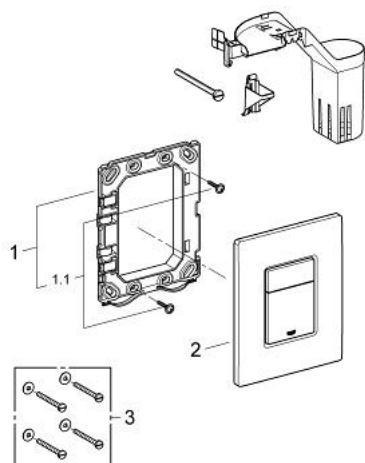

38 805 000 SKATE COSMOPOLITAN SET FRESH FLUSH PLATE

PRODUCT DESCRIPTION

- Colour: chrome
- for dual flush or start & stop actuation
- with GROHE Fresh
- fixing frame with opening function
- with box for support of aromatic tabs
- for chlorine-free tabs only
- for pneumatic discharge valve AV1
- vertical and horizontal installation
- 156 x 197 mm
- material: ABS
- GROHE LongLife finish
- GROHE EcoJoy - Less water, perfect flow
- for combination with Rapid SL and Uniset with GD 2 cistern
- for use with Rapid SLX please order shaft 66 791 000 (sold separately)

38 805 000 SKATE COSMOPOLITAN SET FRESH FLUSH PLATE

SPARE PARTS, 9月 2008 – now

1: Mounting frame (Spare part-nr. 42358000)

1.1: Screw (Spare part-nr. 6636200M)

2: Top plate with push button (Spare part-nr. 42371000)

3: Fixing set (Spare part-nr. 4308500M)*

* Optional accessories