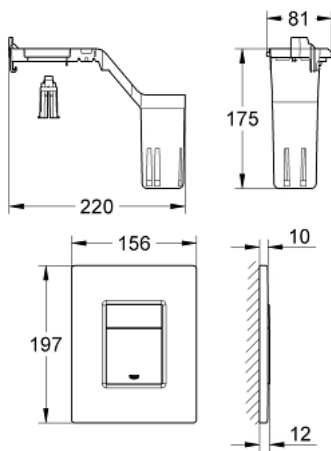

38 805 SH0 SKATE COSMOPOLITAN SET FRESH FLUSH PLATE

PRODUCT DESCRIPTION

- Colour: alpine white
- for dual flush or start & stop actuation
- with GROHE Fresh
- fixing frame with opening function
- with box for support of aromatic tabs
- for chlorine-free tabs only
- for pneumatic discharge valve AV1
- vertical and horizontal installation
- 156 x 197 mm
- material: ABS
- GROHE EcoJoy - less water, perfect flow

38 805 SH0 SKATE COSMOPOLITAN SET FRESH FLUSH PLATE

SPARE PARTS, September 2008 – now

- 1: Frame (Spare part-nr. 42358000)
- 1.1: Screw dia. 4x52 mm (Spare part-nr. 6636200M)
- 2: top plate w. push button (Spare part-nr. 42371SH0)
- 3: Fixing set (Spare part-nr. 4308500M)*