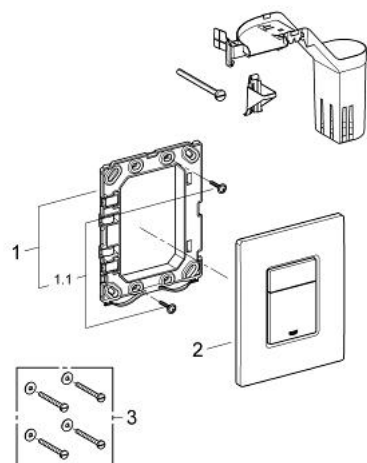

38 805 SH0 SKATE COSMOPOLITAN SET FRESH FLUSH PLATE

PRODUCT DESCRIPTION

- Colour: alpine white
- for dual flush or start & stop actuation
- with GROHE Fresh
- fixing frame with opening function
- with box for support of aromatic tabs
- for chlorine-free tabs only
- for pneumatic discharge valve AV1
- vertical and horizontal installation
- 156 x 197 mm
- material: ABS
- GROHE EcoJoy - less water, perfect flow

38 805 SH0 SKATE COSMOPOLITAN SET FRESH FLUSH PLATE

SPARE PARTS, September 2008 – now

- 1: Frame (Spare part-nr. 42358000)
- 1.1: Screw dia. 4x52 mm (Spare part-nr. 6636200M)
- 2: top plate w. push button (Spare part-nr. 42371SH0)
- 3: Fixing set (Spare part-nr. 4308500M)*