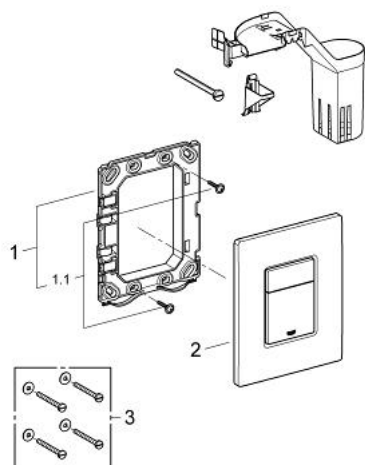

38 805 SH0 SKATE COSMOPOLITAN SET FRESH FLUSH PLATE

PRODUCT DESCRIPTION

- Colour: alpine white
- for dual flush or start & stop actuation
- with GROHE Fresh
- fixing frame with opening function
- with box for support of aromatic tabs
- for chlorine-free tabs only
- for pneumatic discharge valve AV1
- vertical and horizontal installation
- 156 x 197 mm
- material: ABS
- GROHE EcoJoy - Less water, perfect flow

38 805 SH0 SKATE COSMOPOLITAN SET FRESH FLUSH PLATE

SPARE PARTS, 9月 2008 – now

1: Mounting frame (Spare part-nr. 42358000)

1.1: Screw (Spare part-nr. 6636200M)

2: Top plate with push button (Spare part-nr. 42371SH0)

3: Fixing set (Spare part-nr. 4308500M)*

* Optional accessories