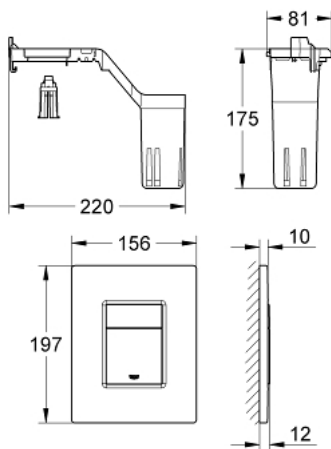

38 805 SH0 SKATE COSMOPOLITAN SET FRESH FLUSH PLATE

PRODUCT DESCRIPTION

- Colour: alpine white
- for dual flush or start & stop actuation
- with GROHE Fresh
- fixing frame with opening function
- with box for support of aromatic tabs
- for chlorine-free tabs only
- for pneumatic discharge valve AV1
- vertical and horizontal installation
- 156 x 197 mm
- material: ABS
- GROHE EcoJoy - Less water, perfect flow

38 805 SH0 SKATE COSMOPOLITAN SET FRESH FLUSH PLATE

SPARE PARTS, 9月 2008 – now

1: Mounting frame (Spare part-nr. 42358000)

1.1: Screw (Spare part-nr. 6636200M)

2: Top plate with push button (Spare part-nr. 42371SH0)