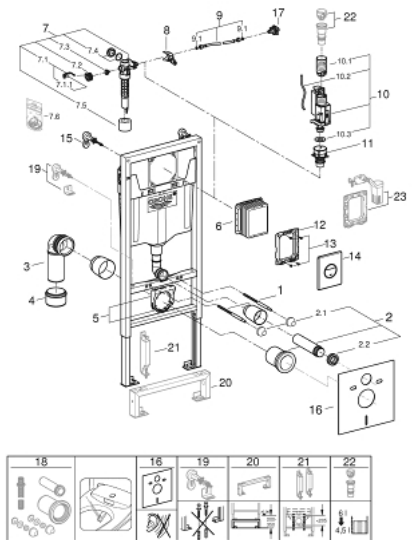

38 813 001 RAPID SL 4-IN-1 SET FOR WC, 1.13 M INSTALLATION HEIGHT

SPARE PARTS, September 2021 – now

- 1: Threaded bolt (Spare part-nr. 4276400M)
- 2: WC inlet and outlet connecting set (Spare part-nr. 37311K00)
- 2.1: Basin fastening (Spare part-nr. 43511SH0)
- 2.2: Connector (Spare part-nr. 37119000)
- 3: PP-outlet bend Ø 90 mm (Spare part-nr. 42327000)
- 4: 4" Outlet Adaptor F Rapid SI (Spare part-nr. 42242000)
- 5: Support for outlet bend (Spare part-nr. 42243000)
- 6: Inspection shaft (Spare part-nr. 66791000)
- 7: Filling valve (Spare part-nr. 37095000)
- 7.1: Lever (Spare part-nr. 43734000)
- 7.1.1: Ball seal dia. 9x6.8 mm (Spare part-nr. 4377000M)
- 7.2: Valve head (Spare part-nr. 43536000)
- 7.3: Membrane (Spare part-nr. 4375800M)
- 7.4: Screw cap (Spare part-nr. 43735000)
- 7.5: Valve float, 5 pcs. (Spare part-nr. 4379100M)
- 7.6: Repl. kit f. seal (Spare part-nr. 43722000)*
- 8: Support device (Spare part-nr. 42246000)
- 9: Tube (Spare part-nr. 42233000)
- 9.1: Seat washer (Spare part-nr. 0319100M)
- 10: Dual Flush discharge valve AV1 (Spare part-nr. 42320000)
- 10.1: Extension for overflow pipe (Spare part-nr. 42313000)
- 10.2: pneumatic hose (Spare part-nr. 42319000)
- 10.3: Ball seal dia. 9x6.8 mm (Spare part-nr. 42310000)
- 11: Valve seat for GD2 (Spare part-nr. 42315000)
- 12: Frame (Spare part-nr. 43207000)
- 13: Screw dia. 4x52 mm (Spare part-nr. 6636200M)
- 14: top plate w. push button (Spare part-nr. 42375000)
- 15: Wall union (Spare part-nr. 3855800M)
- 16: Set for noise protection (Spare part-nr. 37131000)
- 17: Water connection (Spare part-nr. 48561000)
- 18: Retrofit kit for shower toilets Sensia Arena and Sensia Pro (Spare part-nr. 40899000)*
- 19: Xtra wall brackets, flexible placing (Spare part-nr. 38733000)*
- 20: Extension (Spare part-nr. 38629000)*
- 21: Accessory (Spare part-nr. 38779000)*
- 22: 4,5 l Adapter for GD2 (Spare part-nr. 42333000)*
- 23: Retro-fit set (Spare part-nr. 38796000)*