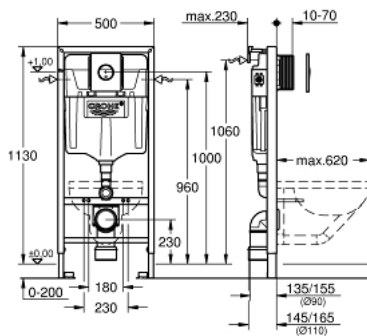

38 813 001 **RAPID SL 4-IN-1 SET FOR WC, 1.13 M INSTALLATION HEIGHT**

PRODUCT DESCRIPTION

- Colour: chrome
- with flushing cistern GD 2, 6 - 9 l
- consists of:
 - Rapid SL element for WC (38 528 001)
 - Nova Cosmopolitan flush plate, chrome (38 765 000)
 - wall brackets (38 558 00M)
 - including WC set for noise protection (37 131 000)