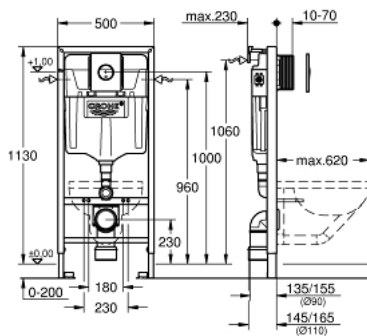

38 813 001 **RAPID SL 4-IN-1 SET FOR WC, 1.13 M INSTALLATION HEIGHT**

PRODUCT DESCRIPTION

- Colour: chrome
- with flushing cistern GD 2, 6 - 9 l
- consisting of:
 - Rapid SL element for WC (38 528 001)
 - Nova Cosmopolitan flush plate, chrome (38 765 000)
 - wall brackets (38 558 00M)
 - including WC set for noise protection (37 131 000)