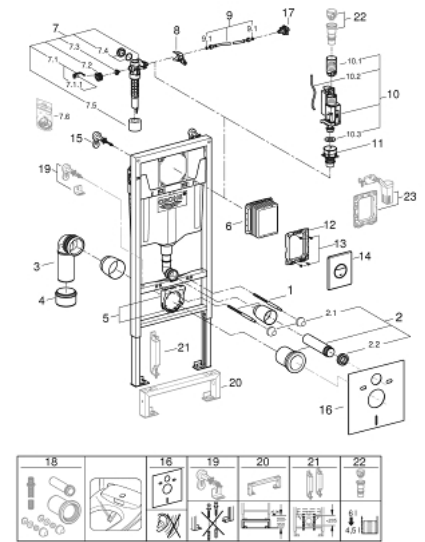

38 813 001 **RAPID SL 4-IN-1 SET FOR WC, 1.13 M INSTALLATION HEIGHT**

SPARE PARTS, 9月 2021 – now

- 1: Threaded bolt (Spare part-nr. 4276400M)
- 2: WC inlet and outlet connecting set (Spare part-nr. 37311K00)
- 2.1: Basin fastening (Spare part-nr. 43511SH0)
- 2.2: Connector (Spare part-nr. 37119000)
- 3: PP-outlet bend Ø 90 mm (Spare part-nr. 42327000)
- 4: Reducer (Spare part-nr. 42242000)
- 5: Support for outlet bend (Spare part-nr. 42243000)
- 6: Inspection shaft (Spare part-nr. 66791000)
- 7: Filling valve (Spare part-nr. 37095000)
- 7.1: Lever (Spare part-nr. 43734000)
- 7.1.1: Seal (Spare part-nr. 4377000M)
- 7.2: Valve head (Spare part-nr. 43536000)
- 7.3: Membrane (Spare part-nr. 4375800M)
- 7.4: Screw cap (Spare part-nr. 43735000)
- 7.5: Valve float, 5 pcs. (Spare part-nr. 4379100M)
- 7.6: Set of seals (Spare part-nr. 43722000)*
- 8: Support device (Spare part-nr. 42246000)
- 9: Connecting hose (Spare part-nr. 42233000)
- 9.1: Sealing washer (Spare part-nr. 0319100M)
- 10: Dual Flush discharge valve AV1 (Spare part-nr. 42320000)
- 10.1: Extension for overflow pipe (Spare part-nr. 42313000)
- 10.2: Pneumatic hose (Spare part-nr. 42319000)
- 10.3: Seal (Spare part-nr. 42310000)
- 11: Valve seat for GD2 (Spare part-nr. 42315000)
- 12: Mounting frame (Spare part-nr. 43207000)
- 13: Screw (Spare part-nr. 6636200M)
- 14: Top plate with push button (Spare part-nr. 42375000)
- 15: Wall brackets (Spare part-nr. 3855800M)
- 16: Set for noise protection (Spare part-nr. 37131000)
- 17: Water connection (Spare part-nr. 48561000)
- 18: Retrofit kit for shower toilets Sensia Arena and Sensia Pro (Spare part-nr. 40899000)*
- 19: Xtra wall brackets, flexible placing (Spare part-nr. 38733000)*
- 20: Extension (Spare part-nr. 38629000)*
- 21: Accessory (Spare part-nr. 38779000)*
- 22: 4.5 l adapter for GD2 (Spare part-nr. 42333000)*