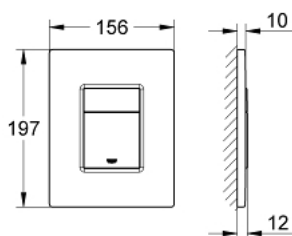

### PRODUCT DESCRIPTION

- Colour: chrome
- for dual flush or start & stop actuation
- vandal-proof
- for pneumatic discharge valve AV1
- vertical installation
- 156 x 197 mm
- material: brass
- GROHE LongLife finish
- GROHE EcoJoy - less water, perfect flow
- for combination with Rapid SL and Uniset with GD 2 cistern
- for use with Rapid SLX please order shaft 66 791 000 (sold separately)

### SPARE PARTS, January 2009 – now

1: top plate w. push button (Spare part-nr. 42371000)

2: Screw dia. 4x52 mm (Spare part-nr. 6636200M)

3: Mounting (Spare part-nr. 42269000)

4: Fixing set (Spare part-nr. 4308500M)\*