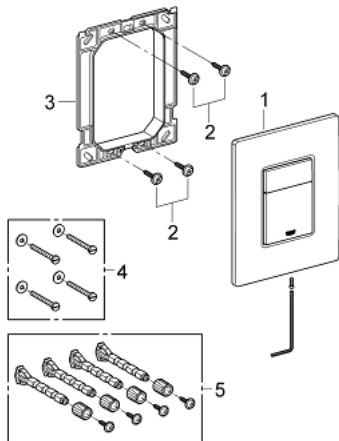

38 821 000 SKATE COSMOPOLITAN FLUSH PLATE

PRODUCT DESCRIPTION

- Colour: chrome
- for dual flush or start & stop actuation
- vandal-proof
- for pneumatic discharge valve AV1
- vertical installation
- 156 x 197 mm
- material: brass
- GROHE LongLife finish
- for combination with Rapid SL and Uniset with GD 2 cistern
- for use with Rapid SLX please order shaft 66 791 000 (sold separately)

38 821 000 SKATE COSMOPOLITAN FLUSH PLATE

SPARE PARTS, January 2009 – now

1: top plate w. push button (Spare part-nr. 42371000)

2: Screw dia. 4x52 mm (Spare part-nr. 6636200M)

3: Mounting (Spare part-nr. 42269000)

4: Fixing set (Spare part-nr. 4308500M)*

5: Fixing set (Spare part-nr. 4215800M)*

* Optional accessories