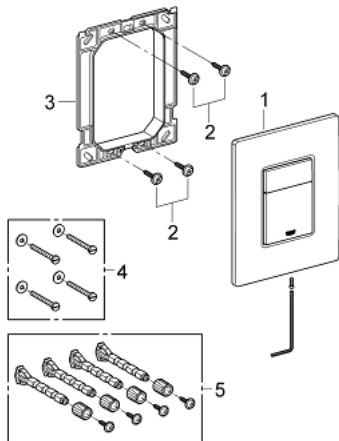

## 38 821 000 SKATE COSMOPOLITAN FLUSH PLATE

### PRODUCT DESCRIPTION

- Colour: chrome
- for dual flush or start & stop actuation
- vandal-proof
- for pneumatic discharge valve AV1
- vertical installation
- 156 x 197 mm
- material: brass
- GROHE LongLife finish
- GROHE EcoJoy - less water, perfect flow
- for combination with Rapid SL and Uniset with GD 2 cistern
- for use with Rapid SLX please order shaft 66 791 000 (sold separately)

### SPARE PARTS, January 2009 – now

1: top plate w. push button (Spare part-nr. 42371000)

2: Screw dia. 4x52 mm (Spare part-nr. 6636200M)

3: Mounting (Spare part-nr. 42269000)

4: Fixing set (Spare part-nr. 4308500M)\*

5: Fixing set (Spare part-nr. 4215800M)\*

\* Optional accessories