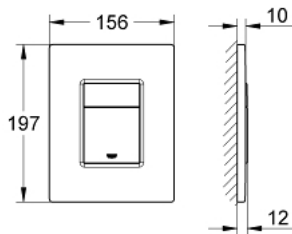

38 821 000 SKATE COSMOPOLITAN FLUSH PLATE

PRODUCT DESCRIPTION

- Colour: chrome
- for dual flush or start & stop actuation
- vandal-proof
- for pneumatic discharge valve AV1
- vertical installation
- 156 x 197 mm
- material: brass
- GROHE LongLife finish
- for combination with Rapid SL and Uniset with GD 2 cistern
- for use with Rapid SLX please order shaft 66 791 000 (sold separately)

38 821 000 SKATE COSMOPOLITAN FLUSH PLATE

SPARE PARTS, January 2009 – now

1: top plate w. push button (Spare part-nr. 42371000)

2: Screw dia. 4x52 mm (Spare part-nr. 6636200M)

3: Mounting (Spare part-nr. 42269000)