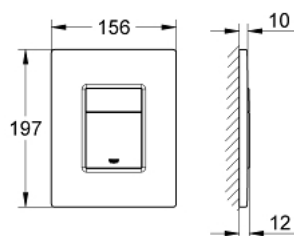

38 821 000 SKATE COSMOPOLITAN FLUSH PLATE

PRODUCT DESCRIPTION

- Colour: chrome
- for dual flush or start & stop actuation
- vandal-proof
- for pneumatic discharge valve AV1
- vertical installation
- 156 x 197 mm
- material: brass
- GROHE LongLife finish
- for combination with Rapid SL and Uniset with GD 2 cistern
- for use with Rapid SLX please order shaft 66 791 000 (sold separately)

38 821 000 SKATE COSMOPOLITAN FLUSH PLATE

SPARE PARTS, January 2009 – now

1: top plate w. push button (Spare part-nr. 42371000)

2: Screw dia. 4x52 mm (Spare part-nr. 6636200M)

3: Mounting (Spare part-nr. 42269000)