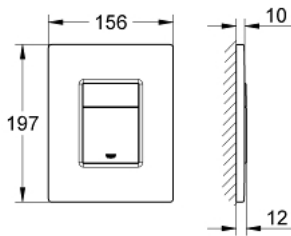

38 821 000 **SKATE COSMOPOLITAN FLUSH PLATE**

PRODUCT DESCRIPTION

- Colour: chrome
- for dual flush or start & stop actuation
- vandal-proof
- for pneumatic discharge valve AV1
- vertical installation
- 156 x 197 mm
- material: brass
- GROHE LongLife finish
- for combination with Rapid SL and Uniset with GD 2 cistern
- for use with Rapid SLX please order shaft 66 791 000 (sold separately)

38 821 000 SKATE COSMOPOLITAN FLUSH PLATE

SPARE PARTS, 1月 2009 – now

1: Top plate with push button (Spare part-nr. 42371000)

2: Screw (Spare part-nr. 6636200M)

3: Mounting frame (Spare part-nr. 42269000)

4: Fixing set (Spare part-nr. 4308500M)*