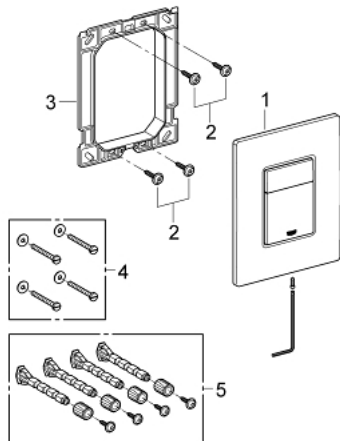

38 821 000 **SKATE COSMOPOLITAN FLUSH PLATE**

PRODUCT DESCRIPTION

- Colour: chrome
- for dual flush or start & stop actuation
- vandal-proof
- for pneumatic discharge valve AV1
- vertical installation
- 156 x 197 mm
- material: brass
- GROHE LongLife finish
- for combination with Rapid SL and Uniset with GD 2 cistern
- for use with Rapid SLX please order shaft 66 791 000 (sold separately)

38 821 000 SKATE COSMOPOLITAN FLUSH PLATE

SPARE PARTS, 1月 2009 – now

1: Top plate with push button (Spare part-nr. 42371000)

2: Screw (Spare part-nr. 6636200M)

3: Mounting frame (Spare part-nr. 42269000)

4: Fixing set (Spare part-nr. 4308500M)*

5: Fixing set (Spare part-nr. 4215800M)*

* Optional accessories