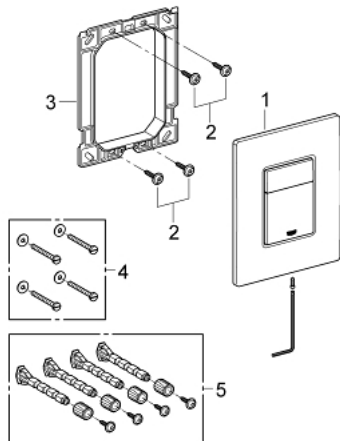

## 38 821 000 SKATE COSMOPOLITAN FLUSH PLATE

### PRODUCT DESCRIPTION

- Colour: chrome
- for dual flush or start & stop actuation
- vandal-proof
- for pneumatic discharge valve AV1
- vertical installation
- 156 x 197 mm
- material: brass
- GROHE LongLife finish
- GROHE EcoJoy - Less water, perfect flow
- for combination with Rapid SL and Uniset with GD 2 cistern
- for use with Rapid SLX please order shaft 66 791 000 (sold separately)

### SPARE PARTS, 1月 2009 – now

1: Top plate with push button (Spare part-nr. 42371000)

2: Screw (Spare part-nr. 6636200M)

3: Mounting frame (Spare part-nr. 42269000)

4: Fixing set (Spare part-nr. 4308500M)\*

5: Fixing set (Spare part-nr. 4215800M)\*

\* Optional accessories