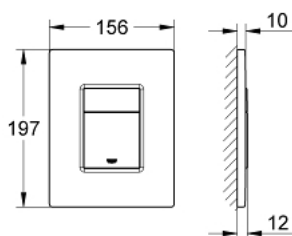

### PRODUCT DESCRIPTION

- Colour: chrome
- for dual flush or start & stop actuation
- vandal-proof
- for pneumatic discharge valve AV1
- vertical installation
- 156 x 197 mm
- material: brass
- GROHE LongLife finish
- GROHE EcoJoy - Less water, perfect flow
- for combination with Rapid SL and Uniset with GD 2 cistern
- for use with Rapid SLX please order shaft 66 791 000 (sold separately)