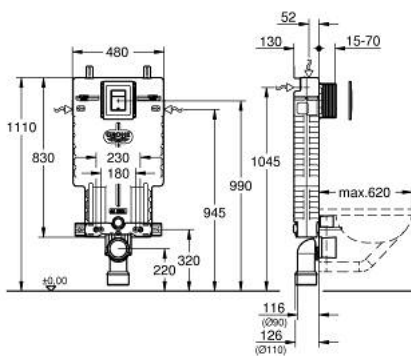

38 825 000 UNISSET 2-IN-1 SET FOR WC

PRODUCT DESCRIPTION

- Colour: chrome
- with flushing cistern GD 2, 6 - 9 l
- consists of:
 - Uniset element for WC (38 643 001)
 - Skate Cosmopolitan flush plate, chrome (38 732 000)

38 825 000 UNISSET 2-IN-1 SET FOR WC

SPARE PARTS, October 2017 – now

- 1: Threaded bolt (Spare part-nr. 4276400M)
- 2: WC inlet and outlet connecting set (Spare part-nr. 37311K00)
- 2.1: Basin fastening (Spare part-nr. 43511SH0)
- 2.2: Connector (Spare part-nr. 37119000)
- 3: PP-outlet bend Ø 90 mm (Spare part-nr. 42327000)
- 4: 4" Outlet Adaptor F Rapid SI (Spare part-nr. 42242000)
- 5: Support for outlet bend (Spare part-nr. 42243000)
- 6: Inspection shaft (Spare part-nr. 66783000)
- 7: Filling valve (Spare part-nr. 37095000)
- 7.1: Lever (Spare part-nr. 43734000)
- 7.1.1: Ball seal dia. 9x6.8 mm (Spare part-nr. 4377000M)
- 7.2: Valve head (Spare part-nr. 43536000)
- 7.3: Membrane (Spare part-nr. 4375800M)
- 7.4: Screw cap (Spare part-nr. 43735000)
- 7.5: Valve float, 5 pcs. (Spare part-nr. 4379100M)
- 7.6: Repl. kit f. seal (Spare part-nr. 43722000)*
- 8: Support device (Spare part-nr. 42246000)
- 9: Tube (Spare part-nr. 42233000)
- 9.1: Seat washer (Spare part-nr. 0319100M)
- 10: Dual Flush discharge valve AV1 (Spare part-nr. 42320000)
- 10.1: Extension for overflow pipe (Spare part-nr. 42313000)
- 10.2: pneumatic hose (Spare part-nr. 42319000)
- 10.3: Ball seal dia. 9x6.8 mm (Spare part-nr. 42310000)
- 11: Valve seat for GD2 (Spare part-nr. 42315000)
- 12: top plate w. push button (Spare part-nr. 42371000)
- 13: Screw dia. 4x52 mm (Spare part-nr. 6636200M)
- 14: Frame (Spare part-nr. 43207000)
- 15: Retro-fit set (Spare part-nr. 38796000)*
- 16: 4,5 l Adapter for GD2 (Spare part-nr. 42333000)*
- 17: Support feet (Spare part-nr. 37304000)*
- 18: Retrofit kit for shower toilets Sensia Arena and Sensia Pro (Spare part-nr. 40899000)*