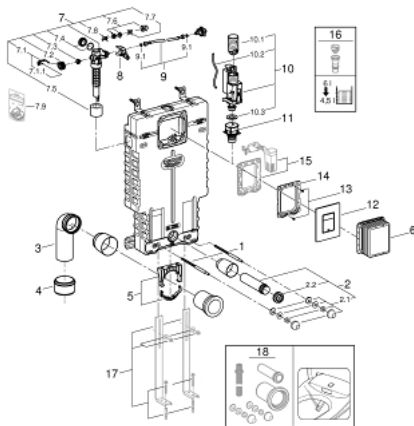

38 825 000 UNISSET 2-IN-1 SET FOR WC

PRODUCT DESCRIPTION

- Colour: chrome
- with flushing cistern GD 2, 6 - 9 l
- consists of:
 - Uniset element for WC (38 643 001)
 - Skate Cosmopolitan flush plate, chrome (38 732 000)

38 825 000 UNISSET 2-IN-1 SET FOR WC

SPARE PARTS, October 2017 – now

- 1: Threaded bolt (Spare part-nr. 4276400M)
- 2: WC inlet and outlet connecting set (Spare part-nr. 37311K00)
- 2.1: Basin fastening (Spare part-nr. 43511SH0)
- 2.2: Connector (Spare part-nr. 37119000)
- 3: PP-outlet bend Ø 90 mm (Spare part-nr. 42327000)
- 4: 4" Outlet Adaptor F Rapid SI (Spare part-nr. 42242000)
- 5: Support for outlet bend (Spare part-nr. 42243000)
- 6: Inspection shaft (Spare part-nr. 66783000)
- 7: Filling valve (Spare part-nr. 37095000)
- 7.1: Lever (Spare part-nr. 43734000)
- 7.1.1: Ball seal dia. 9x6.8 mm (Spare part-nr. 4377000M)
- 7.2: Valve head (Spare part-nr. 43536000)
- 7.3: Membrane (Spare part-nr. 4375800M)
- 7.4: Screw cap (Spare part-nr. 43735000)
- 7.5: Valve float, 5 pcs. (Spare part-nr. 4379100M)
- 7.6: Repl. kit f. seal (Spare part-nr. 43722000)*
- 8: Support device (Spare part-nr. 42246000)
- 9: Tube (Spare part-nr. 42233000)
- 9.1: Seat washer (Spare part-nr. 0319100M)
- 10: Dual Flush discharge valve AV1 (Spare part-nr. 42320000)
- 10.1: Extension for overflow pipe (Spare part-nr. 42313000)
- 10.2: pneumatic hose (Spare part-nr. 42319000)
- 10.3: Ball seal dia. 9x6.8 mm (Spare part-nr. 42310000)
- 11: Valve seat for GD2 (Spare part-nr. 42315000)
- 12: top plate w. push button (Spare part-nr. 42371000)
- 13: Screw dia. 4x52 mm (Spare part-nr. 6636200M)
- 14: Frame (Spare part-nr. 43207000)
- 15: Retro-fit set (Spare part-nr. 38796000)*
- 16: 4,5 l Adapter for GD2 (Spare part-nr. 42333000)*
- 17: Support feet (Spare part-nr. 37304000)*
- 18: Retrofit kit for shower toilets Sensia Arena and Sensia Pro (Spare part-nr. 40899000)*