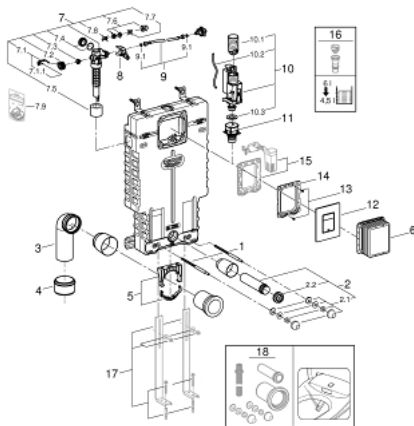

### PRODUCT DESCRIPTION

- Colour: chrome
- with flushing cistern GD 2, 6 - 9 l
- consisting of:
  - Uniset element for WC (38 643 001)
  - Skate Cosmopolitan flush plate, chrome (38 732 000)

### SPARE PARTS, 10月 2017 – now

- 1: Threaded bolt (Spare part-nr. 4276400M)
- 2: WC inlet and outlet connecting set (Spare part-nr. 37311K00)
  - 2.1: Basin fastening (Spare part-nr. 43511SH0)
  - 2.2: Connector (Spare part-nr. 37119000)
- 3: PP-outlet bend Ø 90 mm (Spare part-nr. 42327000)
- 4: Reducer (Spare part-nr. 42242000)
- 5: Support for outlet bend (Spare part-nr. 42243000)
- 6: Inspection shaft (Spare part-nr. 66783000)
- 7: Filling valve (Spare part-nr. 37095000)
  - 7.1: Lever (Spare part-nr. 43734000)
    - 7.1.1: Seal (Spare part-nr. 4377000M)
  - 7.2: Valve head (Spare part-nr. 43536000)
  - 7.3: Membrane (Spare part-nr. 4375800M)
  - 7.4: Screw cap (Spare part-nr. 43735000)
  - 7.5: Valve float, 5 pcs. (Spare part-nr. 4379100M)
  - 7.6: Set of seals (Spare part-nr. 43722000)\*
- 8: Support device (Spare part-nr. 42246000)
- 9: Connecting hose (Spare part-nr. 42233000)
  - 9.1: Sealing washer (Spare part-nr. 0319100M)
- 10: Dual Flush discharge valve AV1 (Spare part-nr. 42320000)
  - 10.1: Extension for overflow pipe (Spare part-nr. 42313000)
  - 10.2: Pneumatic hose (Spare part-nr. 42319000)
  - 10.3: Seal (Spare part-nr. 42310000)
- 11: Valve seat for GD2 (Spare part-nr. 42315000)
- 12: Top plate with push button (Spare part-nr. 42371000)
- 13: Screw (Spare part-nr. 6636200M)
- 14: Mounting frame (Spare part-nr. 43207000)
- 15: Retrofit set (Spare part-nr. 38796000)\*
- 16: 4.5 l adapter for GD2 (Spare part-nr. 42333000)\*
- 17: Support feet (Spare part-nr. 37304000)\*
- 18: Retrofit kit for shower toilets Sensia Arena and Sensia Pro (Spare part-nr. 40899000)\*