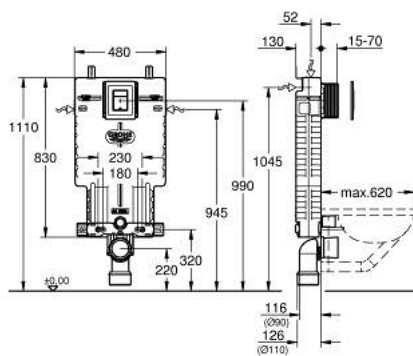

### PRODUCT DESCRIPTION

- Colour: chrome
- with flushing cistern GD 2, 6 - 9 l
- consisting of:
  - Uniset element for WC (38 643 001)
  - Skate Cosmopolitan flush plate, chrome (38 732 000)

### SPARE PARTS, 10月 2017 – now

- 1: Threaded bolt (Spare part-nr. 4276400M)
- 2: WC inlet and outlet connecting set (Spare part-nr. 37311K00)
  - 2.1: Basin fastening (Spare part-nr. 43511SH0)
  - 2.2: Connector (Spare part-nr. 37119000)
- 3: PP-outlet bend Ø 90 mm (Spare part-nr. 42327000)
- 4: Reducer (Spare part-nr. 42242000)
- 5: Support for outlet bend (Spare part-nr. 42243000)
- 6: Inspection shaft (Spare part-nr. 66783000)
- 7: Filling valve (Spare part-nr. 37095000)
  - 7.1: Lever (Spare part-nr. 43734000)
    - 7.1.1: Seal (Spare part-nr. 4377000M)
  - 7.2: Valve head (Spare part-nr. 43536000)
  - 7.3: Membrane (Spare part-nr. 4375800M)
  - 7.4: Screw cap (Spare part-nr. 43735000)
  - 7.5: Valve float, 5 pcs. (Spare part-nr. 4379100M)
  - 7.6: Set of seals (Spare part-nr. 43722000)\*
- 8: Support device (Spare part-nr. 42246000)
- 9: Connecting hose (Spare part-nr. 42233000)
  - 9.1: Sealing washer (Spare part-nr. 0319100M)
- 10: Dual Flush discharge valve AV1 (Spare part-nr. 42320000)
  - 10.1: Extension for overflow pipe (Spare part-nr. 42313000)
  - 10.2: Pneumatic hose (Spare part-nr. 42319000)
  - 10.3: Seal (Spare part-nr. 42310000)
- 11: Valve seat for GD2 (Spare part-nr. 42315000)
- 12: Top plate with push button (Spare part-nr. 42371000)
- 13: Screw (Spare part-nr. 6636200M)
- 14: Mounting frame (Spare part-nr. 43207000)
- 15: Retrofit set (Spare part-nr. 38796000)\*
- 16: 4.5 l adapter for GD2 (Spare part-nr. 42333000)\*
- 17: Support feet (Spare part-nr. 37304000)\*
- 18: Retrofit kit for shower toilets Sensia Arena and Sensia Pro (Spare part-nr. 40899000)\*