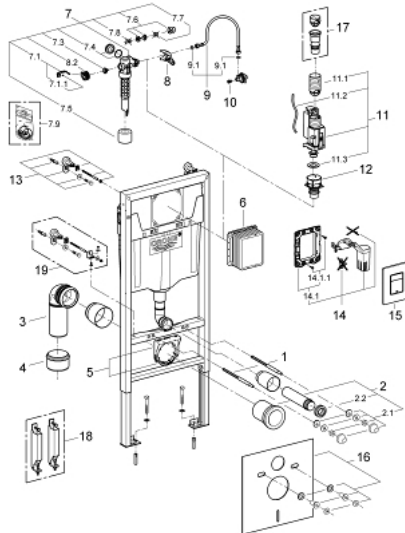

38 827 000 RAPID SL 5-IN-1 SET FOR WC, 1.13 M INSTALLATION HEIGHT

SPARE PARTS, June 2012 – now

1. 1: Threaded bolt (Spare part-nr. 4276400M)
   - 2: WC inlet and outlet connecting set (Spare part-nr. 37311K00)
   - 2.1: Basin fastening (Spare part-nr. 43511SH0)
   - 2.2: Connector (Spare part-nr. 37119000)
   - 3: PP-outlet bend $\varnothing$ 90 mm (Spare part-nr. 42327000)
   - 4: 4" Outlet Adaptor F Rapid SI (Spare part-nr. 42242000)
   - 5: Support for outlet bend (Spare part-nr. 42243000)
   - 6: Inspection shaft (Spare part-nr. 66791000)
   - 7: Filling valve (Spare part-nr. 37095000)
   - 7.1: Lever (Spare part-nr. 43734000)
   - 7.1.1: Ball seal dia. 9x6.8 mm (Spare part-nr. 4377000M)
   - 7.2: Valve head (Spare part-nr. 43536000)
   - 7.3: Membrane (Spare part-nr. 4375800M)
   - 7.4: Screw cap (Spare part-nr. 43735000)
   - 7.5: Valve float, 5 pcs. (Spare part-nr. 4379100M)
   - 7.6: Repl. kit f. seal (Spare part-nr. 43722000)*
   - 8: Support device (Spare part-nr. 42246000)
   - 9: Tube (Spare part-nr. 42233000)
   - 9.1: Seat washer (Spare part-nr. 0319100M)
   - 10: Headpart (Spare part-nr. 42385000)
   - 11: AV1 complete with pipe extension (Spare part-nr. 42320000)
   - 11.1: Extension for overflow pipe (Spare part-nr. 42313000)
   - 11.2: pneumatic hose (Spare part-nr. 42319000)
   - 11.3: Ball seal dia. 9x6.8 mm (Spare part-nr. 42310000)
   - 12: Valve seat for GD2 (Spare part-nr. 42315000)
   - 13: Wall union (Spare part-nr. 3855800M)
   - 14: Retro-fit set (Spare part-nr. 38796000)
   - 14.1: Frame (Spare part-nr. 42358000)
   - 14.1.1: Screw dia. 4x52 mm (Spare part-nr. 6636200M)
   - 15: top plate w. push button (Spare part-nr. 42371000)
   - 16: Set for noise protection (Spare part-nr. 37131000)
   - 17: 4,5 l Adapter for GD2 (Spare part-nr. 42333000)*
   - 18: Accessory (Spare part-nr. 38779000)*
   - 19: Xtra wall brackets, flexible placing (Spare part-nr. 38733000)*
2. Optional accessories