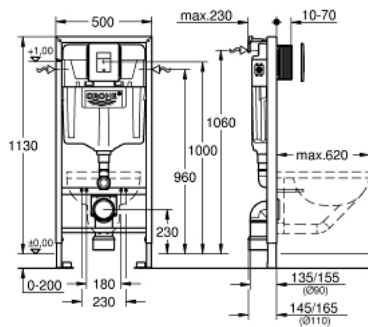

## 38 827 000 **RAPID SL 5-IN-1 SET FOR WC, 1.13 M INSTALLATION HEIGHT**

### PRODUCT DESCRIPTION

- Colour: chrome
- with flushing cistern GD 2, 6 - 9 l
- consists of:
  - Rapid SL element for WC (38 528 001)
  - Skate Cosmopolitan flush plate, chrome (38 732 000)
  - GROHE Fresh retro-fit set (38 796 000)
  - wall brackets (38 558 00M)
  - including WC set for noise protection (37 131 000)

## 38 827 000 RAPID SL 5-IN-1 SET FOR WC, 1.13 M INSTALLATION HEIGHT