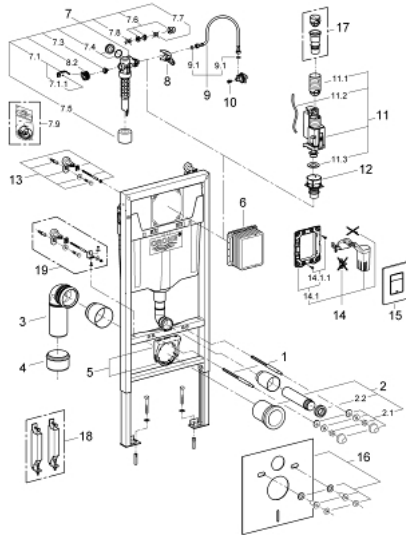

### PRODUCT DESCRIPTION

- Colour: chrome
- with flushing cistern GD 2, 6 - 9 l
- consisting of:
  - Rapid SL element for WC (38 528 001)
  - Skate Cosmopolitan flush plate, chrome (38 732 000)
  - GROHE Fresh retro-fit set (38 796 000)
  - wall brackets (38 558 00M)
  - including WC set for noise protection (37 131 000)

## 38 827 000 **RAPID SL 5-IN-1 SET FOR WC, 1.13 M INSTALLATION HEIGHT**

### SPARE PARTS, 6月 2012 – now

- 1: Threaded bolt (Spare part-nr. 4276400M)
- 2: WC inlet and outlet connecting set (Spare part-nr. 37311K00)
- 2.1: Basin fastening (Spare part-nr. 43511SH0)
- 2.2: Connector (Spare part-nr. 37119000)
- 3: PP-outlet bend Ø 90 mm (Spare part-nr. 42327000)
- 4: Reducer (Spare part-nr. 42242000)
- 5: Support for outlet bend (Spare part-nr. 42243000)
- 6: Inspection shaft (Spare part-nr. 66791000)
- 7: Filling valve (Spare part-nr. 37095000)
- 7.1: Lever (Spare part-nr. 43734000)
- 7.1.1: Seal (Spare part-nr. 4377000M)
- 7.2: Valve head (Spare part-nr. 43536000)
- 7.3: Membrane (Spare part-nr. 4375800M)
- 7.4: Screw cap (Spare part-nr. 43735000)
- 7.5: Valve float, 5 pcs. (Spare part-nr. 4379100M)
- 7.6: Set of seals (Spare part-nr. 43722000)\*
- 8: Support device (Spare part-nr. 42246000)
- 9: Connecting hose (Spare part-nr. 42233000)
- 9.1: Sealing washer (Spare part-nr. 0319100M)
- 10: Headpart (Spare part-nr. 42385000)
- 11: Dual Flush discharge valve AV1 (Spare part-nr. 42320000)
- 11.1: Extension for overflow pipe (Spare part-nr. 42313000)
- 11.2: Pneumatic hose (Spare part-nr. 42319000)
- 11.3: Seal (Spare part-nr. 42310000)
- 12: Valve seat for GD2 (Spare part-nr. 42315000)
- 13: Wall brackets (Spare part-nr. 3855800M)
- 14: Retrofit set (Spare part-nr. 38796000)
- 14.1: Mounting frame (Spare part-nr. 42358000)
- 14.1.1: Screw (Spare part-nr. 6636200M)
- 15: Top plate with push button (Spare part-nr. 42371000)
- 16: Set for noise protection (Spare part-nr. 37131000)
- 17: 4.5 l adapter for GD2 (Spare part-nr. 42333000)\*