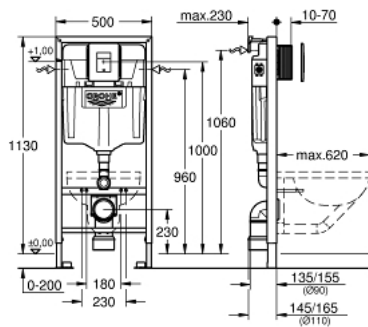

## 38 827 000 **RAPID SL 5-IN-1 SET FOR WC, 1.13 M INSTALLATION HEIGHT**

### PRODUCT DESCRIPTION

- Colour: chrome
- with flushing cistern GD 2, 6 - 9 l
- consisting of:
  - Rapid SL element for WC (38 528 001)
  - Skate Cosmopolitan flush plate, chrome (38 732 000)
  - GROHE Fresh retro-fit set (38 796 000)
  - wall brackets (38 558 00M)
  - including WC set for noise protection (37 131 000)