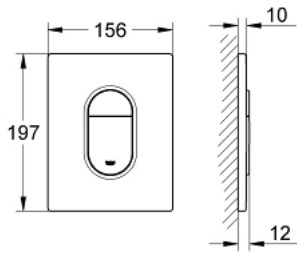

38 844 AL0 ARENA COSMOPOLITAN FLUSH PLATE

PRODUCT DESCRIPTION

- Colour: brushed hard graphite
- for dual flush or start & stop actuation
- for pneumatic discharge valve AV1
- vertical installation
- 156 x 197 mm
- material: ABS
- GROHE LongLife finish
- GROHE EcoJoy - less water, perfect flow
- for combination with Rapid SL and Uniset with GD 2 cistern
- for use with Rapid SLX please order shaft 66 791 000 (sold separately)

38 844 AL0 ARENA COSMOPOLITAN FLUSH PLATE

SPARE PARTS, March 2019 – now

- 1: top plate w. push button (Spare part-nr. 42378AL0)
- 2: Screw dia. 4x52 mm (Spare part-nr. 6636200M)
- 3: Frame (Spare part-nr. 43207000)
- 4: Fixing set (Spare part-nr. 4308500M)*