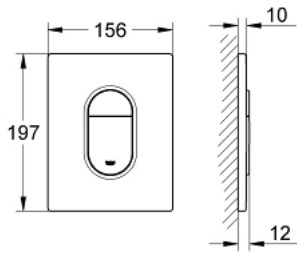

### PRODUCT DESCRIPTION

- Colour: brushed hard graphite
- for dual flush or start & stop actuation
- for pneumatic discharge valve AV1
- vertical installation
- 156 x 197 mm
- material: ABS
- GROHE LongLife finish
- for combination with Rapid SL and Uniset with GD 2 cistern
- for use with Rapid SLX please order shaft 66 791 000 (sold separately)

### SPARE PARTS, March 2019 – now

- 1: top plate w. push button (Spare part-nr. 42378AL0)
- 2: Screw dia. 4x52 mm (Spare part-nr. 6636200M)
- 3: Frame (Spare part-nr. 43207000)
- 4: Fixing set (Spare part-nr. 4308500M)\*