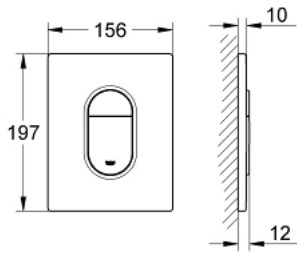

38 844 DC0 ARENA COSMOPOLITAN FLUSH PLATE

PRODUCT DESCRIPTION

- Colour: Supersteel
- for dual flush or start & stop actuation
- for pneumatic discharge valve AV1
- vertical installation
- 156 x 197 mm
- material: ABS
- GROHE LongLife finish
- GROHE EcoJoy - less water, perfect flow
- for combination with Rapid SL and Uniset with GD 2 cistern
- for use with Rapid SLX please order shaft 66 791 000 (sold separately)

38 844 DC0 ARENA COSMOPOLITAN FLUSH PLATE

SPARE PARTS, July 2018 – now

1: top plate w. push button (Spare part-nr. 42378DC0)

2: Screw dia. 4x52 mm (Spare part-nr. 6636200M)

3: Frame (Spare part-nr. 43207000)