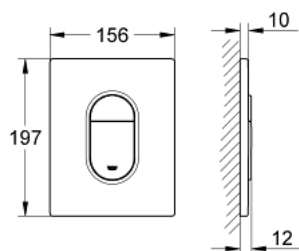

38 844 DC0 ARENA COSMOPOLITAN FLUSH PLATE

PRODUCT DESCRIPTION

- Colour: Supersteel
- for dual flush or start & stop actuation
- for pneumatic discharge valve AV1
- vertical installation
- 156 x 197 mm
- material: ABS
- GROHE LongLife finish
- for combination with Rapid SL and Uniset with GD 2 cistern
- for use with Rapid SLX please order shaft 66 791 000 (sold separately)

38 844 DC0 ARENA COSMOPOLITAN FLUSH PLATE

SPARE PARTS, July 2018 – now

1: top plate w. push button (Spare part-nr. 42378DC0)

2: Screw dia. 4x52 mm (Spare part-nr. 6636200M)

3: Frame (Spare part-nr. 43207000)