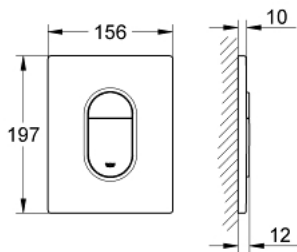

38 844 P00 ARENA COSMOPOLITAN FLUSH PLATE

PRODUCT DESCRIPTION

- Colour: matt chrome
- for dual flush or start & stop actuation
- for pneumatic discharge valve AV1
- vertical installation
- 156 x 197 mm
- material: ABS
- GROHE LongLife finish
- for combination with Rapid SL and Uniset with GD 2 cistern
- for use with Rapid SLX please order shaft 66 791 000 (sold separately)

38 844 P00 ARENA COSMOPOLITAN FLUSH PLATE

SPARE PARTS, September 2009 – now

1: top plate w. push button (Spare part-nr. 42378P00)

2: Screw dia. 4x52 mm (Spare part-nr. 6636200M)

3: Frame (Spare part-nr. 43207000)