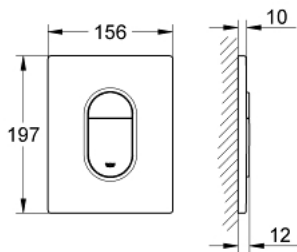

38 844 P00 ARENA COSMOPOLITAN FLUSH PLATE

PRODUCT DESCRIPTION

- Colour: matt chrome
- for dual flush or start & stop actuation
- for pneumatic discharge valve AV1
- vertical installation
- 156 x 197 mm
- material: ABS
- GROHE LongLife finish
- GROHE EcoJoy - less water, perfect flow
- for combination with Rapid SL and Uniset with GD 2 cistern
- for use with Rapid SLX please order shaft 66 791 000 (sold separately)

38 844 P00 ARENA COSMOPOLITAN FLUSH PLATE

SPARE PARTS, September 2009 – now

1: top plate w. push button (Spare part-nr. 42378P00)

2: Screw dia. 4x52 mm (Spare part-nr. 6636200M)

3: Frame (Spare part-nr. 43207000)