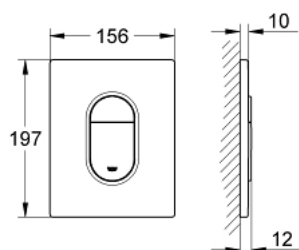

## 38 844 P00 ARENA COSMOPOLITAN FLUSH PLATE

### PRODUCT DESCRIPTION

- Colour: matt chrome
- for dual flush or start & stop actuation
- for pneumatic discharge valve AV1
- vertical installation
- 156 x 197 mm
- material: ABS
- GROHE LongLife finish
- GROHE EcoJoy - Less water, perfect flow
- for combination with Rapid SL and Uniset with GD 2 cistern
- for use with Rapid SLX please order shaft 66 791 000 (sold separately)

### SPARE PARTS, 9月 2009 – now

1: Top plate with push button (Spare part-nr. 42378P00)

2: Screw (Spare part-nr. 6636200M)

3: Mounting frame (Spare part-nr. 43207000)

4: Fixing set (Spare part-nr. 4308500M)\*