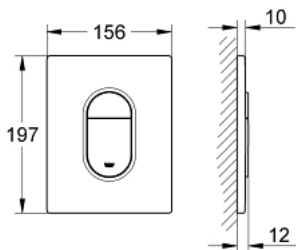

38 844 P00 ARENA COSMOPOLITAN FLUSH PLATE

PRODUCT DESCRIPTION

- Colour: matt chrome
- for dual flush or start & stop actuation
- for pneumatic discharge valve AV1
- vertical installation
- 156 x 197 mm
- material: ABS
- GROHE LongLife finish
- for combination with Rapid SL and Uniset with GD 2 cistern
- for use with Rapid SLX please order shaft 66 791 000 (sold separately)

38 844 P00 ARENA COSMOPOLITAN FLUSH PLATE

SPARE PARTS, 9月 2009 – now

1: Top plate with push button (Spare part-nr. 42378P00)

2: Screw (Spare part-nr. 6636200M)

3: Mounting frame (Spare part-nr. 43207000)

4: Fixing set (Spare part-nr. 4308500M)*