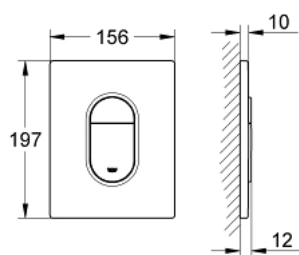

38 844 SH0 ARENA COSMOPOLITAN FLUSH PLATE

PRODUCT DESCRIPTION

- Colour: alpine white
- for dual flush or start & stop actuation
- for pneumatic discharge valve AV1
- vertical installation
- 156 x 197 mm
- material: ABS
- GROHE LongLife finish
- for combination with Rapid SL and Uniset with GD 2 cistern
- for use with Rapid SLX please order shaft 66 791 000 (sold separately)

38 844 SH0 ARENA COSMOPOLITAN FLUSH PLATE

SPARE PARTS, September 2009 – now

1: top plate w. push button (Spare part-nr. 42378SH0)

2: Screw dia. 4x52 mm (Spare part-nr. 6636200M)

3: Frame (Spare part-nr. 43207000)