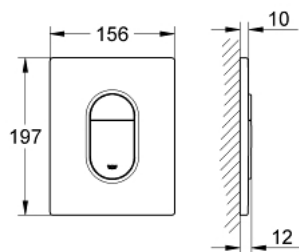

38 844 SH0 ARENA COSMOPOLITAN FLUSH PLATE

PRODUCT DESCRIPTION

- Colour: alpine white
- for dual flush or start & stop actuation
- for pneumatic discharge valve AV1
- vertical installation
- 156 x 197 mm
- material: ABS
- GROHE LongLife finish
- GROHE EcoJoy - less water, perfect flow
- for combination with Rapid SL and Uniset with GD 2 cistern
- for use with Rapid SLX please order shaft 66 791 000 (sold separately)

38 844 SH0 ARENA COSMOPOLITAN FLUSH PLATE

SPARE PARTS, September 2009 – now

1: top plate w. push button (Spare part-nr. 42378SH0)

2: Screw dia. 4x52 mm (Spare part-nr. 6636200M)

3: Frame (Spare part-nr. 43207000)