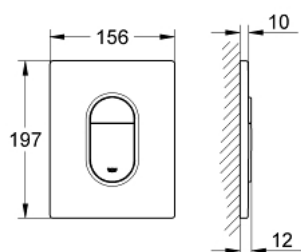

38 844 SH0 ARENA COSMOPOLITAN FLUSH PLATE

PRODUCT DESCRIPTION

- Colour: alpine white
- for dual flush or start & stop actuation
- for pneumatic discharge valve AV1
- vertical installation
- 156 x 197 mm
- material: ABS
- GROHE LongLife finish
- for combination with Rapid SL and Uniset with GD 2 cistern
- for use with Rapid SLX please order shaft 66 791 000 (sold separately)

38 844 SH0 ARENA COSMOPOLITAN FLUSH PLATE

SPARE PARTS, 9月 2009 – now

1: Top plate with push button (Spare part-nr. 42378SH0)

2: Screw (Spare part-nr. 6636200M)

3: Mounting frame (Spare part-nr. 43207000)

4: Fixing set (Spare part-nr. 4308500M)*