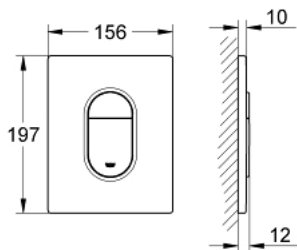

38 844 SH0 ARENA COSMOPOLITAN FLUSH PLATE

PRODUCT DESCRIPTION

- Colour: alpine white
- for dual flush or start & stop actuation
- for pneumatic discharge valve AV1
- vertical installation
- 156 x 197 mm
- material: ABS
- GROHE LongLife finish
- GROHE EcoJoy - Less water, perfect flow
- for combination with Rapid SL and Uniset with GD 2 cistern
- for use with Rapid SLX please order shaft 66 791 000 (sold separately)

38 844 SH0 ARENA COSMOPOLITAN FLUSH PLATE

SPARE PARTS, 9月 2009 – now

1: Top plate with push button (Spare part-nr. 42378SH0)

2: Screw (Spare part-nr. 6636200M)

3: Mounting frame (Spare part-nr. 43207000)

4: Fixing set (Spare part-nr. 4308500M)*