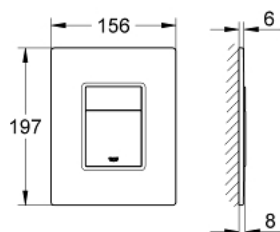

## 38 845 KS0 SKATE COSMOPOLITAN FLUSH PLATE

### PRODUCT DESCRIPTION

- Colour: velvet black
- with glass surface
- for dual flush or start & stop actuation
- for pneumatic discharge valve AV1
- vertical and horizontal installation
- 156 x 197 mm
- made of security glass
- mounting set
- not suitable for flushing cistern 6 l
- GROHE LongLife finish
- for combination with Rapid SL and Uniset with GD 2 cistern
- for use with Rapid SLX please order shaft 66 791 000 (sold separately)

## 38 845 KS0 SKATE COSMOPOLITAN FLUSH PLATE

SPARE PARTS, 10月 2009 – now

1: Top plate with push button (Spare part-nr. 42369KS0)