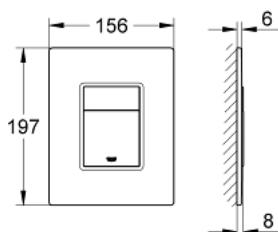

38 845 KS0 SKATE COSMOPOLITAN FLUSH PLATE

PRODUCT DESCRIPTION

- Colour: velvet black
- with glass surface
- for dual flush or start & stop actuation
- for pneumatic discharge valve AV1
- vertical and horizontal installation
- 156 x 197 mm
- made of security glass
- mounting set
- not suitable for flushing cistern 6 l
- GROHE LongLife finish
- GROHE EcoJoy - Less water, perfect flow
- for combination with Rapid SL and Uniset with GD 2 cistern
- for use with Rapid SLX please order shaft 66 791 000 (sold separately)

38 845 KS0 SKATE COSMOPOLITAN FLUSH PLATE

SPARE PARTS, 10月 2009 – now

1: Top plate with push button (Spare part-nr. 42369KS0)