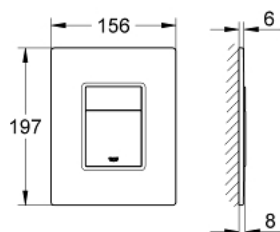

38 845 LS0 SKATE COSMOPOLITAN FLUSH PLATE

PRODUCT DESCRIPTION

- Colour: moon white
- with glass surface
- for dual flush or start & stop actuation
- for pneumatic discharge valve AV1
- vertical and horizontal installation
- 156 x 197 mm
- made of security glass
- mounting set
- not suitable for flushing cistern 6 l
- GROHE EcoJoy - Less water, perfect flow
- for combination with Rapid SL and Uniset with GD 2 cistern
- for use with Rapid SLX please order shaft 66 791 000 (sold separately)

38 845 LS0 **SKATE COSMOPOLITAN FLUSH PLATE**

SPARE PARTS, 10月 2009 – now

1: Top plate with push button (Spare part-nr. 42369LS0)