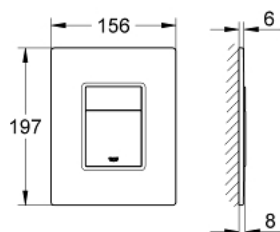

## 38 845 LS0 SKATE COSMOPOLITAN FLUSH PLATE

### PRODUCT DESCRIPTION

- Colour: moon white
- with glass surface
- for dual flush or start & stop actuation
- for pneumatic discharge valve AV1
- vertical and horizontal installation
- 156 x 197 mm
- made of security glass
- mounting set
- not suitable for flushing cistern 6 l
- for combination with Rapid SL and Uniset with GD 2 cistern
- for use with Rapid SLX please order shaft 66 791 000 (sold separately)

## 38 845 LS0 SKATE COSMOPOLITAN FLUSH PLATE

SPARE PARTS, 10月 2009 – now

1: Top plate with push button (Spare part-nr. 42369LS0)