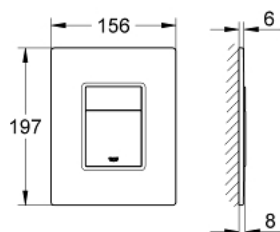

38 845 MF0 SKATE COSMOPOLITAN FLUSH PLATE

PRODUCT DESCRIPTION

- Colour: chrome/ daVinci satin
- with glass surface
- for dual flush or start & stop actuation
- for pneumatic discharge valve AV1
- vertical and horizontal installation
- 156 x 197 mm
- made of security glass
- mounting set
- not suitable for flushing cistern 6 l
- GROHE EcoJoy - Less water, perfect flow
- for combination with Rapid SL and Uniset with GD 2 cistern
- for use with Rapid SLX please order shaft 66 791 000 (sold separately)

38 845 MF0 SKATE COSMOPOLITAN FLUSH PLATE

SPARE PARTS, 10月 2009 – now

1: Top plate with push button (Spare part-nr. 42369MF0)