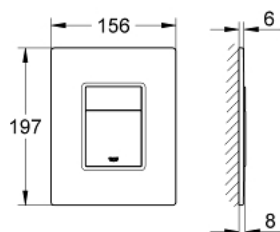

38 845 MF0 SKATE COSMOPOLITAN FLUSH PLATE

PRODUCT DESCRIPTION

- Colour: chrome/ daVinci satin
- with glass surface
- for dual flush or start & stop actuation
- for pneumatic discharge valve AV1
- vertical and horizontal installation
- 156 x 197 mm
- made of security glass
- mounting set
- not suitable for flushing cistern 6 l
- for combination with Rapid SL and Uniset with GD 2 cistern
- for use with Rapid SLX please order shaft 66 791 000 (sold separately)

38 845 MF0 SKATE COSMOPOLITAN FLUSH PLATE

SPARE PARTS, 10月 2009 – now

1: Top plate with push button (Spare part-nr. 42369MF0)