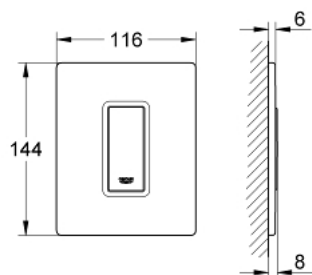

38 846 KS0 SKATE COSMOPOLITAN WALL PLATE

PRODUCT DESCRIPTION

- Colour: velvet black
- with glass surface
- made of security glass
- manual activation for urinal
- plastic actuation button, chrome plated
- set for final installation
- for Rapido U or Rapido UMB
- fixing frame with mounting-set
- 116 x 144 mm
- mechanical functional cartridge
- flow pressure min 0.5 bar
- operating pressure max 6 bar
- 1.0 - 6.0 adjustable
- low noise (group II according to German noise specification)

38 846 KS0 **SKATE COSMOPOLITAN WALL PLATE**

SPARE PARTS, March 2012 – now

- 1: top plate w. push button (Spare part-nr. 42373KS0)
- 2: Cartridge (Spare part-nr. 42354000)
- 2.1: Repl. kit f. seal (Spare part-nr. 4271500M)
- 2.2: Rings (Spare part-nr. 4282000M)