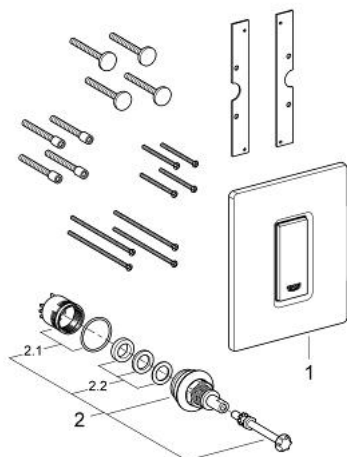

38 846 KS0 SKATE COSMOPOLITAN WALL PLATE

PRODUCT DESCRIPTION

- Colour: velvet black
- with glass surface
- made of security glass
- manual activation for urinal
- plastic actuation button, chrome plated
- set for final installation
- for Rapido U or Rapido UMB
- fixing frame with mounting-set
- 116 x 144 mm
- mechanical functional cartridge
- flow pressure min 0.5 bar
- operating pressure max 6 bar
- 1.0 - 6.0 adjustable
- low noise (group II according to German noise specification)

38 846 KS0 **SKATE COSMOPOLITAN WALL PLATE**

SPARE PARTS, March 2012 – now

- 1: top plate w. push button (Spare part-nr. 42373KS0)
- 2: Cartridge (Spare part-nr. 42354000)
- 2.1: Repl. kit f. seal (Spare part-nr. 4271500M)
- 2.2: Rings (Spare part-nr. 4282000M)