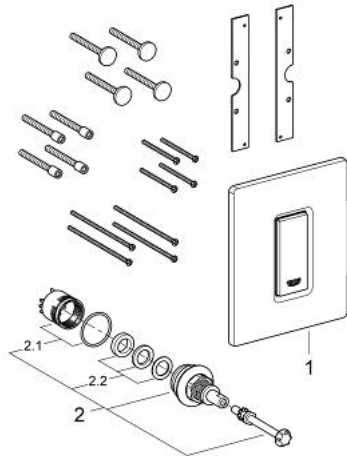

38 846 KS0 SKATE COSMOPOLITAN ACTUATION PLATE

PRODUCT DESCRIPTION

- Colour: velvet black
- with glass surface
- made of security glass
- manual activation for urinal
- plastic actuation button, chrome plated
- set for final installation
- for Rapido U or Rapido UMB
- fixing frame with mounting-set
- 116 x 144 mm
- mechanical functional cartridge
- flow pressure min 0.5 bar
- operating pressure max 6 bar
- 1.0 - 6.0 l adjustable
- low noise (group II according to German noise specification)

38 846 KS0 SKATE COSMOPOLITAN ACTUATION PLATE

SPARE PARTS, 3月 2012 – now

1: Top plate with push button (Spare part-nr. 42373KS0)

2: Cartridge (Spare part-nr. 42354000)

2.1: Seal kit (Spare part-nr. 4271500M)

2.2: Rings (Spare part-nr. 4282000M)