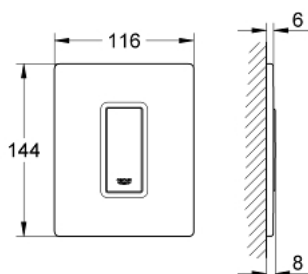

38 846 KS0 SKATE COSMOPOLITAN ACTUATION PLATE

PRODUCT DESCRIPTION

- Colour: velvet black
- with glass surface
- made of security glass
- manual activation for urinal
- plastic actuation button, chrome plated
- set for final installation
- for Rapido U or Rapido UMB
- fixing frame with mounting-set
- 116 x 144 mm
- mechanical functional cartridge
- flow pressure min 0.5 bar
- operating pressure max 6 bar
- 1.0 - 6.0 l adjustable
- low noise (group II according to German noise specification)

38 846 KS0 SKATE COSMOPOLITAN ACTUATION PLATE

SPARE PARTS, 3月 2012 – now

1: Top plate with push button (Spare part-nr. 42373KS0)

2: Cartridge (Spare part-nr. 42354000)

2.1: Seal kit (Spare part-nr. 4271500M)