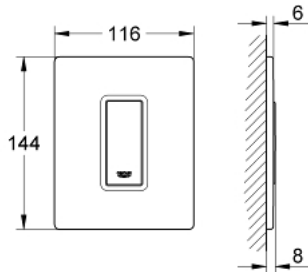

38 846 LS0 SKATE COSMOPOLITAN WALL PLATE

PRODUCT DESCRIPTION

- Colour: moon white
- with glass surface
- made of security glass
- manual activation for urinal
- plastic actuation button, chrome plated
- set for final installation
- for Rapido U or Rapido UMB
- fixing frame with mounting-set
- 116 x 144 mm
- mechanical functional cartridge
- flow pressure min 0.5 bar
- operating pressure max 6 bar
- 1.0 - 6.0 adjustable
- low noise (group II according to German noise specification)

38 846 LS0 **SKATE COSMOPOLITAN WALL PLATE**

SPARE PARTS, March 2012 – now

1: top plate w. push button (Spare part-nr. 42373LS0)

2: Cartridge (Spare part-nr. 42354000)

2.1: Repl. kit f. seal (Spare part-nr. 4271500M)