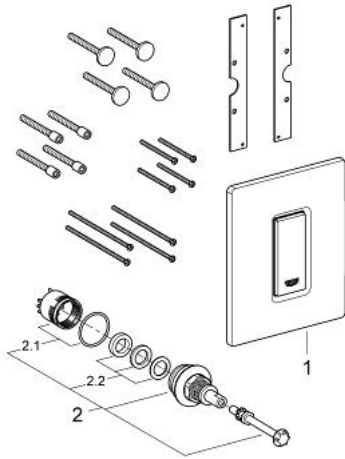

38 846 LS0 SKATE COSMOPOLITAN WALL PLATE

PRODUCT DESCRIPTION

- Colour: moon white
- with glass surface
- made of security glass
- manual activation for urinal
- plastic actuation button, chrome plated
- set for final installation
- for Rapido U or Rapido UMB
- fixing frame with mounting-set
- 116 x 144 mm
- mechanical functional cartridge
- flow pressure min 0.5 bar
- operating pressure max 6 bar
- 1.0 - 6.0 adjustable
- low noise (group II according to German noise specification)

38 846 LS0 **SKATE COSMOPOLITAN WALL PLATE**

SPARE PARTS, March 2012 – now

1: top plate w. push button (Spare part-nr. 42373LS0)

2: Cartridge (Spare part-nr. 42354000)

2.1: Repl. kit f. seal (Spare part-nr. 4271500M)

2.2: Rings (Spare part-nr. 4282000M)