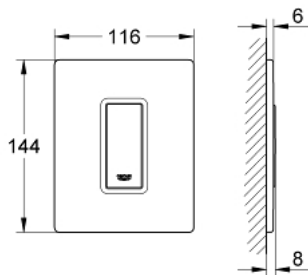

## 38 846 LS0 SKATE COSMOPOLITAN ACTUATION PLATE

### PRODUCT DESCRIPTION

- Colour: moon white
- with glass surface
- made of security glass
- manual activation for urinal
- plastic actuation button, chrome plated
- set for final installation
- for Rapido U or Rapido UMB
- fixing frame with mounting-set
- 116 x 144 mm
- mechanical functional cartridge
- flow pressure min 0.5 bar
- operating pressure max 6 bar
- 1.0 - 6.0 l adjustable
- low noise (group II according to German noise specification)

### SPARE PARTS, 3月 2012 – now

- 1: Top plate with push button (Spare part-nr. 42373LS0)
- 2: Cartridge (Spare part-nr. 42354000)
- 2.1: Seal kit (Spare part-nr. 4271500M)
- 2.2: Rings (Spare part-nr. 4282000M)