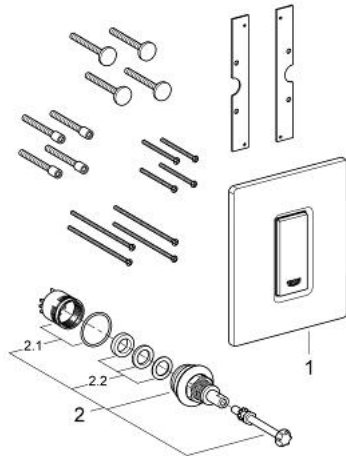

## 38 846 LS0 SKATE COSMOPOLITAN ACTUATION PLATE

### PRODUCT DESCRIPTION

- Colour: moon white
- with glass surface
- made of security glass
- manual activation for urinal
- plastic actuation button, chrome plated
- set for final installation
- for Rapido U or Rapido UMB
- fixing frame with mounting-set
- 116 x 144 mm
- mechanical functional cartridge
- flow pressure min 0.5 bar
- operating pressure max 6 bar
- 1.0 - 6.0 l adjustable
- low noise (group II according to German noise specification)

### SPARE PARTS, 3月 2012 – now

- 1: Top plate with push button (Spare part-nr. 42373LS0)
- 2: Cartridge (Spare part-nr. 42354000)
- 2.1: Seal kit (Spare part-nr. 4271500M)
- 2.2: Rings (Spare part-nr. 4282000M)