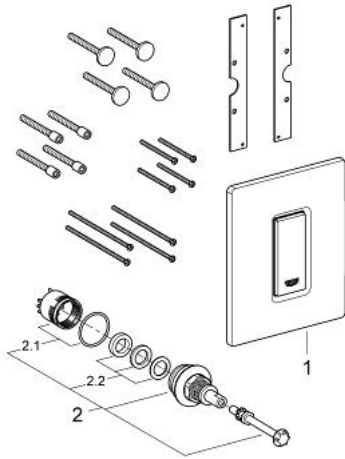

## 38 846 MF0 SKATE COSMOPOLITAN WALL PLATE

### PRODUCT DESCRIPTION

- Colour: chrome/daVinci satin
- with glass surface
- made of security glass
- manual activation for urinal
- plastic actuation button, chrome plated
- set for final installation
- for Rapido U or Rapido UMB
- fixing frame with mounting-set
- 116 x 144 mm
- mechanical functional cartridge
- flow pressure min 0.5 bar
- operating pressure max 6 bar
- 1.0 - 6.0 adjustable
- low noise (group II according to German noise specification)
- GROHE LongLife finish

### SPARE PARTS, March 2012 – now

1: top plate w. push button (Spare part-nr. 42373MF0)

2: Cartridge (Spare part-nr. 42354000)

2.1: Repl. kit f. seal (Spare part-nr. 4271500M)

2.2: Rings (Spare part-nr. 4282000M)