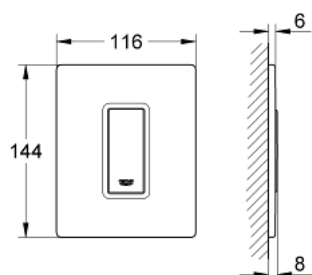

## 38 846 MF0 SKATE COSMOPOLITAN WALL PLATE

### PRODUCT DESCRIPTION

- Colour: chrome/daVinci satin
- with glass surface
- made of security glass
- manual activation for urinal
- plastic actuation button, chrome plated
- set for final installation
- for Rapido U or Rapido UMB
- fixing frame with mounting-set
- 116 x 144 mm
- mechanical functional cartridge
- flow pressure min 0.5 bar
- operating pressure max 6 bar
- 1.0 - 6.0 adjustable
- low noise (group II according to German noise specification)
- GROHE LongLife finish