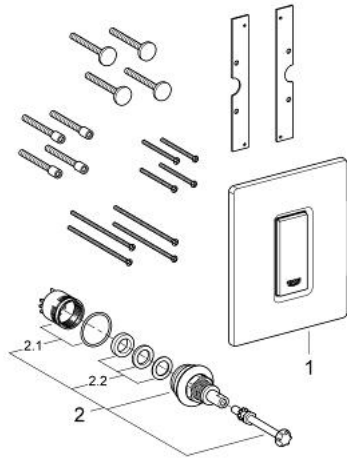

38 846 MF0 SKATE COSMOPOLITAN ACTUATION PLATE

PRODUCT DESCRIPTION

- Colour: chrome/ daVinci satin
- with glass surface
- made of security glass
- manual activation for urinal
- plastic actuation button, chrome plated
- set for final installation
- for Rapido U or Rapido UMB
- fixing frame with mounting-set
- 116 x 144 mm
- mechanical functional cartridge
- flow pressure min 0.5 bar
- operating pressure max 6 bar
- 1.0 - 6.0 l adjustable
- low noise (group II according to German noise specification)
- GROHE LongLife finish

38 846 MF0 SKATE COSMOPOLITAN ACTUATION PLATE

SPARE PARTS, 3月 2012 – now

- 1: Top plate with push button (Spare part-nr. 42373MF0)
- 2: Cartridge (Spare part-nr. 42354000)
- 2.1: Seal kit (Spare part-nr. 4271500M)
- 2.2: Rings (Spare part-nr. 4282000M)