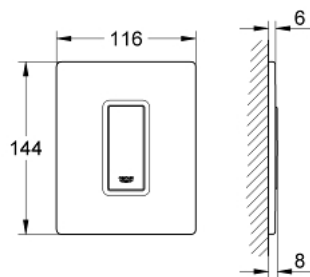

38 846 MF0 SKATE COSMOPOLITAN ACTUATION PLATE

PRODUCT DESCRIPTION

- Colour: chrome/ daVinci satin
- with glass surface
- made of security glass
- manual activation for urinal
- plastic actuation button, chrome plated
- set for final installation
- for Rapido U or Rapido UMB
- fixing frame with mounting-set
- 116 x 144 mm
- mechanical functional cartridge
- flow pressure min 0.5 bar
- operating pressure max 6 bar
- 1.0 - 6.0 l adjustable
- low noise (group II according to German noise specification)
- GROHE LongLife finish

38 846 MF0 SKATE COSMOPOLITAN ACTUATION PLATE

SPARE PARTS, 3月 2012 – now

- 1: Top plate with push button (Spare part-nr. 42373MF0)
- 2: Cartridge (Spare part-nr. 42354000)
- 2.1: Seal kit (Spare part-nr. 4271500M)
- 2.2: Rings (Spare part-nr. 4282000M)