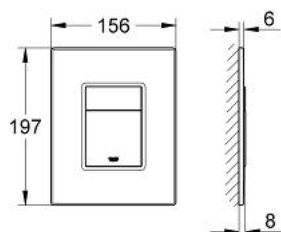

38 849 HP0 SKATE COSMOPOLITAN FLUSH PLATE

PRODUCT DESCRIPTION

- Colour: american walnut/chrome
- with wood surface
- frame and actuation buttons made of plastic, chrome/mat chrome plated
- for dual flush or start & stop actuation
- for pneumatic discharge valve AV1
- vertical and horizontal installation
- 156 x 197 mm
- fixing frame with mounting-set
- not suitable for flushing cistern 6 l
- GROHE LongLife finish
- GROHE EcoJoy - less water, perfect flow

38 849 HP0 **SKATE COSMOPOLITAN FLUSH PLATE**

SPARE PARTS, October 2009 – now

1: top plate w. push button (Spare part-nr. 42370HP0)