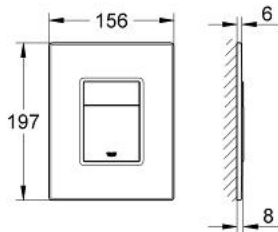

## 38 849 HP0 SKATE COSMOPOLITAN FLUSH PLATE

### PRODUCT DESCRIPTION

- Colour: american walnut/chrome
- with wood surface
- frame and actuation buttons made of plastic, chrome/mat chrome plated
- for dual flush or start & stop actuation
- for pneumatic discharge valve AV1
- vertical and horizontal installation
- 156 x 197 mm
- fixing frame with mounting-set
- not suitable for flushing cistern 6 l
- GROHE LongLife finish

## 38 849 HP0 SKATE COSMOPOLITAN FLUSH PLATE

**SPARE PARTS**, 10月 2009 – now

1: Top plate with push button (Spare part-nr. 42370HP0)