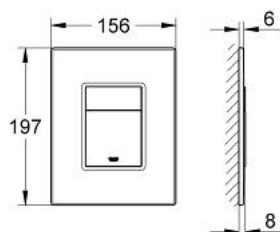

38 849 HP0 SKATE COSMOPOLITAN FLUSH PLATE

PRODUCT DESCRIPTION

- Colour: american walnut/chrome
- with wood surface
- frame and actuation buttons made of plastic, chrome/mat chrome plated
- for dual flush or start & stop actuation
- for pneumatic discharge valve AV1
- vertical and horizontal installation
- 156 x 197 mm
- fixing frame with mounting-set
- not suitable for flushing cistern 6 l
- GROHE LongLife finish
- GROHE EcoJoy - Less water, perfect flow

38 849 HP0 SKATE COSMOPOLITAN FLUSH PLATE

SPARE PARTS, 10月 2009 – now

1: Top plate with push button (Spare part-nr. 42370HP0)