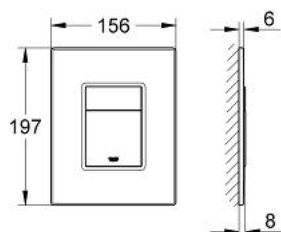

38 849 HR0 SKATE COSMOPOLITAN FLUSH PLATE

PRODUCT DESCRIPTION

- Colour: macassar/chrome
- with wood surface
- frame and actuation buttons made of plastic, chrome/mat chrome plated
- for dual flush or start & stop actuation
- for pneumatic discharge valve AV1
- vertical and horizontal installation
- 156 x 197 mm
- fixing frame with mounting-set
- not suitable for flushing cistern 6 l

38 849 HR0 **SKATE COSMOPOLITAN FLUSH PLATE**

SPARE PARTS, October 2009 – now

1: top plate w. push button (Spare part-nr. 42370HR0)