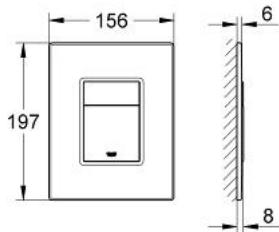

38 849 HR0 SKATE COSMOPOLITAN FLUSH PLATE

PRODUCT DESCRIPTION

- Colour: macassar/chrome
- with wood surface
- frame and actuation buttons made of plastic, chrome/mat chrome plated
- for dual flush or start & stop actuation
- for pneumatic discharge valve AV1
- vertical and horizontal installation
- 156 x 197 mm
- fixing frame with mounting-set
- not suitable for flushing cistern 6 l
- GROHE EcoJoy - less water, perfect flow

38 849 HR0 **SKATE COSMOPOLITAN FLUSH PLATE**

SPARE PARTS, October 2009 – now

1: top plate w. push button (Spare part-nr. 42370HR0)