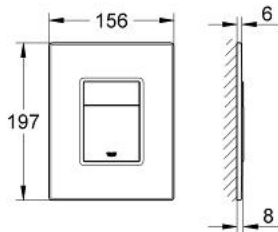

## 38 849 HR0 SKATE COSMOPOLITAN FLUSH PLATE

### PRODUCT DESCRIPTION

- Colour: macassar/chrome
- with wood surface
- frame and actuation buttons made of plastic, chrome/mat chrome plated
- for dual flush or start & stop actuation
- for pneumatic discharge valve AV1
- vertical and horizontal installation
- 156 x 197 mm
- fixing frame with mounting-set
- not suitable for flushing cistern 6 l

## 38 849 HR0 SKATE COSMOPOLITAN FLUSH PLATE

SPARE PARTS, 10月 2009 – now

1: Top plate with push button (Spare part-nr. 42370HR0)