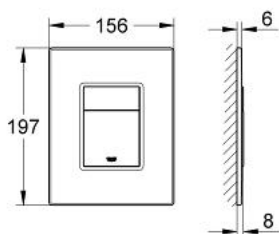

38 849 HR0 SKATE COSMOPOLITAN FLUSH PLATE

PRODUCT DESCRIPTION

- Colour: macassar/chrome
- with wood surface
- frame and actuation buttons made of plastic, chrome/mat chrome plated
- for dual flush or start & stop actuation
- for pneumatic discharge valve AV1
- vertical and horizontal installation
- 156 x 197 mm
- fixing frame with mounting-set
- not suitable for flushing cistern 6 l
- GROHE EcoJoy - Less water, perfect flow

38 849 HR0 SKATE COSMOPOLITAN FLUSH PLATE

SPARE PARTS, 10月 2009 – now

1: Top plate with push button (Spare part-nr. 42370HR0)