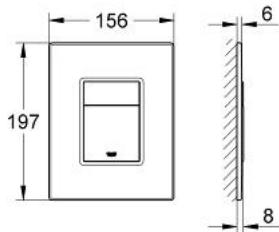

## 38 849 HV0 SKATE COSMOPOLITAN FLUSH PLATE

### PRODUCT DESCRIPTION

- Colour: bamboo
- with wood surface
- frame and actuation buttons made of plastic, chrome/mat chrome plated
- for dual flush or start & stop actuation
- for pneumatic discharge valve AV1
- vertical and horizontal installation
- 156 x 197 mm
- fixing frame with mounting-set
- not suitable for flushing cistern 6 l
- GROHE EcoJoy - less water, perfect flow

## 38 849 HV0 SKATE COSMOPOLITAN FLUSH PLATE

**SPARE PARTS**, October 2009 – now

1: top plate w. push button (Spare part-nr. 42370HV0)