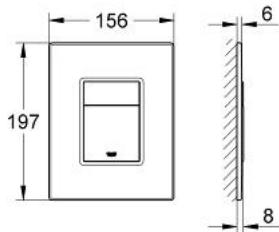

38 849 HV0 SKATE COSMOPOLITAN FLUSH PLATE

PRODUCT DESCRIPTION

- Colour: bamboo
- with wood surface
- frame and actuation buttons made of plastic, chrome/mat chrome plated
- for dual flush or start & stop actuation
- for pneumatic discharge valve AV1
- vertical and horizontal installation
- 156 x 197 mm
- fixing frame with mounting-set
- not suitable for flushing cistern 6 l

38 849 HV0 SKATE COSMOPOLITAN FLUSH PLATE

SPARE PARTS, October 2009 – now

1: top plate w. push button (Spare part-nr. 42370HV0)