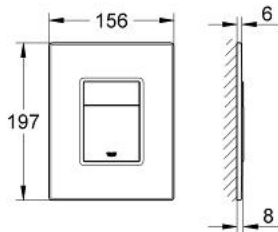

## 38 849 HV0 SKATE COSMOPOLITAN FLUSH PLATE

### PRODUCT DESCRIPTION

- Colour: bamboo
- with wood surface
- frame and actuation buttons made of plastic, chrome/mat chrome plated
- for dual flush or start & stop actuation
- for pneumatic discharge valve AV1
- vertical and horizontal installation
- 156 x 197 mm
- fixing frame with mounting-set
- not suitable for flushing cistern 6 l
- GROHE EcoJoy - Less water, perfect flow

## 38 849 HV0 SKATE COSMOPOLITAN FLUSH PLATE

**SPARE PARTS**, 10月 2009 – now

1: Top plate with push button (Spare part-nr. 42370HV0)