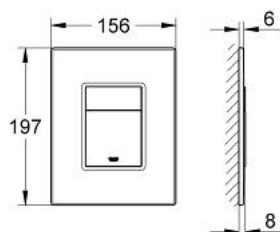

## 38 849 HV0 SKATE COSMOPOLITAN FLUSH PLATE

### PRODUCT DESCRIPTION

- Colour: bamboo
- with wood surface
- frame and actuation buttons made of plastic, chrome/mat chrome plated
- for dual flush or start & stop actuation
- for pneumatic discharge valve AV1
- vertical and horizontal installation
- 156 x 197 mm
- fixing frame with mounting-set
- not suitable for flushing cistern 6 l

## 38 849 HV0 SKATE COSMOPOLITAN FLUSH PLATE

**SPARE PARTS**, 10月 2009 – now

1: Top plate with push button (Spare part-nr. 42370HV0)