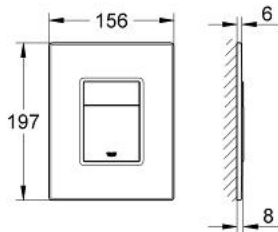

## 38 849 HV0 SKATE COSMOPOLITAN FLUSH PLATE

### PRODUCT DESCRIPTION

- Colour: bamboo
- with wood surface
- frame and actuation buttons made of plastic, chrome/mat chrome plated
- for dual flush or start & stop actuation
- for pneumatic discharge valve AV1
- vertical and horizontal installation
- 156 x 197 mm
- fixing frame with mounting-set
- not suitable for flushing cistern 6 l

## 38 849 HV0 SKATE COSMOPOLITAN FLUSH PLATE

SPARE PARTS, 10月 2009 – now

1: Top plate with push button (Spare part-nr. 42370HV0)