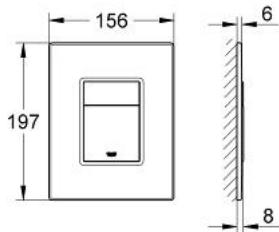

38 849 HW0 **SKATE COSMOPOLITAN FLUSH PLATE**

PRODUCT DESCRIPTION

- with wood surface
- frame and actuation buttons made of plastic, chrome/mat chrome plated
- for dual flush or start & stop actuation
- for pneumatic discharge valve AV1
- vertical and horizontal installation
- 156 x 197 mm
- fixing frame with mounting-set
- not suitable for flushing cistern 6 l
- GROHE EcoJoy - less water, perfect flow

38 849 HW0 **SKATE COSMOPOLITAN FLUSH PLATE**

SPARE PARTS, October 2009 – now

1: top plate w. push button (Spare part-nr. 42370HW0)