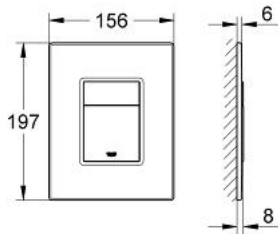

38 849 HW0 SKATE COSMOPOLITAN FLUSH PLATE

PRODUCT DESCRIPTION

- with wood surface
- frame and actuation buttons made of plastic, chrome/mat chrome plated
- for dual flush or start & stop actuation
- for pneumatic discharge valve AV1
- vertical and horizontal installation
- 156 x 197 mm
- fixing frame with mounting-set
- not suitable for flushing cistern 6 l
- GROHE EcoJoy - Less water, perfect flow

38 849 HW0 SKATE COSMOPOLITAN FLUSH PLATE

SPARE PARTS, 10月 2009 – now

1: Top plate with push button (Spare part-nr. 42370HW0)