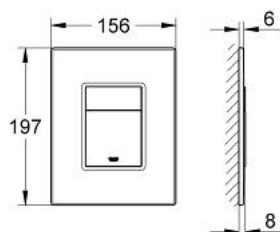

## 38 849 HW0 SKATE COSMOPOLITAN FLUSH PLATE

### PRODUCT DESCRIPTION

- with wood surface
- frame and actuation buttons made of plastic, chrome/mat chrome plated
- for dual flush or start & stop actuation
- for pneumatic discharge valve AV1
- vertical and horizontal installation
- 156 x 197 mm
- fixing frame with mounting-set
- not suitable for flushing cistern 6 l

## 38 849 HW0 **SKATE COSMOPOLITAN FLUSH PLATE**

**SPARE PARTS**, 10月 2009 – now

1: Top plate with push button (Spare part-nr. 42370HW0)